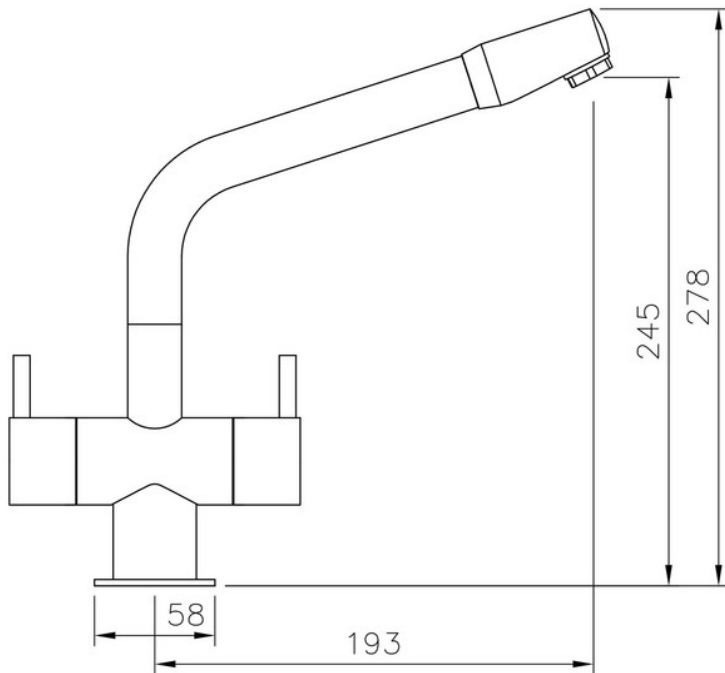

AQUADISC 1 TAP CHROME

TAD1CM/

A compact design featuring stylish pin handles and an angled spout, the Aquadisc 1 kitchen tap also features a ceramic disc cartridge, flow straightener and quarter turn handles ensuring a precise flow is achieved during operation.

- Suitable for all pressure water systems

RANGEmaster
sinks & taps

Overall Height (mm)	
Spout Reach (mm)	
Spout Height (mm)	
Spout Rotation Range	
Handle Type	
Colour	Chrome
Bar Pressure Suitability	
Min. Bar Pressure	
Max. Bar Pressure	
Mixed Flow Rate at 3 Bar Pressure (l/min)	
Flow Type	
Recommended Hot Water Temperature	
Maximum Hot Water Temperature	
Handle Control	
Centre Distance (mm)	
Cartridge Type	
Aerator Type	
Inlet Pipes	
Anti-Splash Spout	
Pull Out Spray	
WRAS Approved	
Product Code	TAD1CM/
Barcode	5015834018270

AQUADISC 1 TAP CHROME

TAD1CM/

Technical Drawing

Date of download: July 18, 2023

AGA Rangemaster continuously seeks improvements in specification, design and production of products and thus, alterations take place periodically. Whilst every effort is made to produce up to date resources, the information included here is intended as a guide. Always refer to the installation instructions when fitting, installation work should be completed by a professional tradesman.