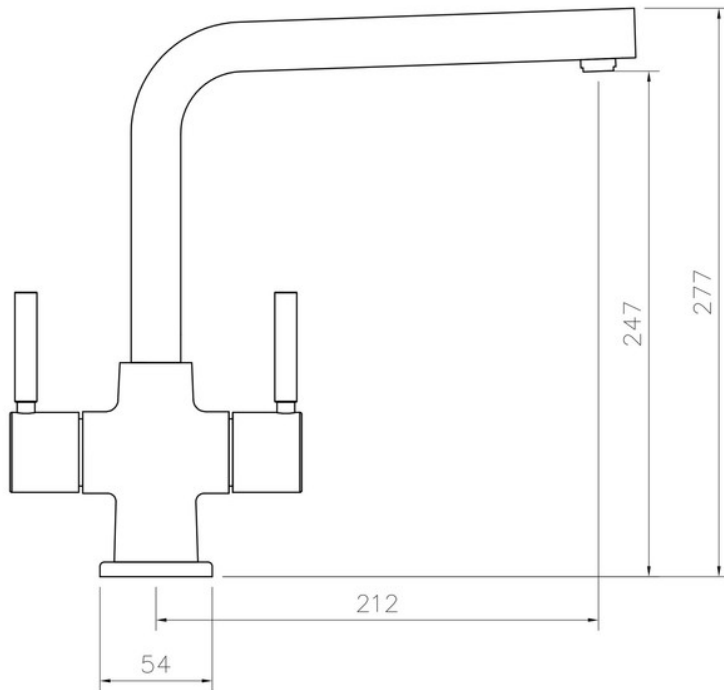

RANGEmaster
sinks & taps

Overall Height (mm)	
Spout Reach (mm)	
Spout Height (mm)	
Spout Rotation Range	
Handle Type	
Colour	Chrome
Bar Pressure Suitability	
Min. Bar Pressure	
Max. Bar Pressure	
Mixed Flow Rate at 3 Bar Pressure (l/min)	
Flow Type	
Recommended Hot Water Temperature	
Maximum Hot Water Temperature	
Handle Control	
Centre Distance (mm)	
Cartridge Type	
Aerator Type	
Inlet Pipes	
Anti-Splash Spout	
Pull Out Spray	
WRAS Approved	
Product Code	TAD5CM/
Barcode	5015834047874

AQUADISC 5 TAP CHROME

TAD5CM/

RANGEmaster
sinks & taps

Technical Drawing

Date of download: July 18, 2023

AGA Rangemaster continuously seeks improvements in specification, design and production of products and thus, alterations take place periodically. Whilst every effort is made to produce up to date resources, the information included here is intended as a guide. Always refer to the installation instructions when fitting, installation work should be completed by a professional tradesman.