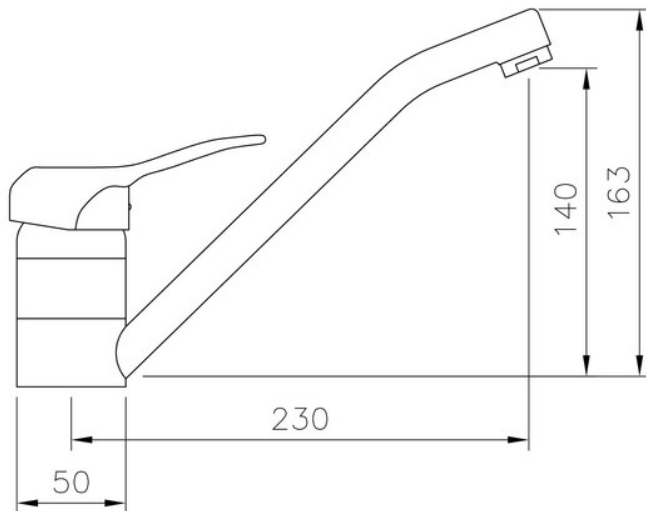

AQUAFLOW 1 TAP CHROME

TAF1CM/

Technical Drawing

Date of download: July 18, 2023

AGA Rangemaster continuously seeks improvements in specification, design and production of products and thus, alterations take place periodically. Whilst every effort is made to produce up to date resources, the information included here is intended as a guide. Always refer to the installation instructions when fitting, installation work should be completed by a professional tradesman.