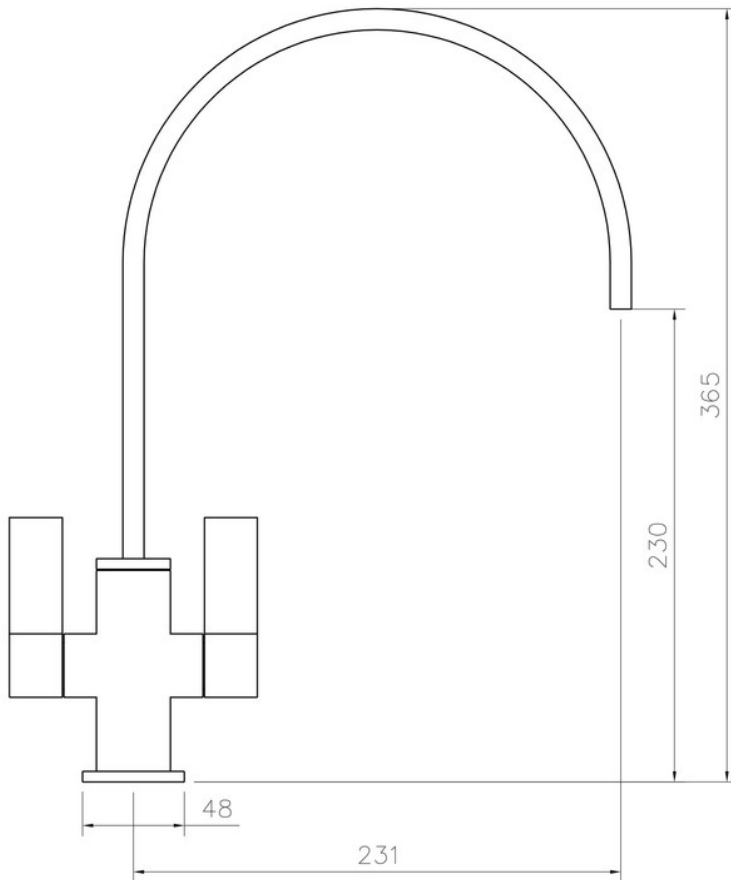

ASPIRE TAP CHROME

TA11CM/

Technical Drawing

Date of download: July 18, 2023

AGA Rangemaster continuously seeks improvements in specification, design and production of products and thus, alterations take place periodically. Whilst every effort is made to produce up to date resources, the information included here is intended as a guide. Always refer to the installation instructions when fitting, installation work should be completed by a professional tradesman.