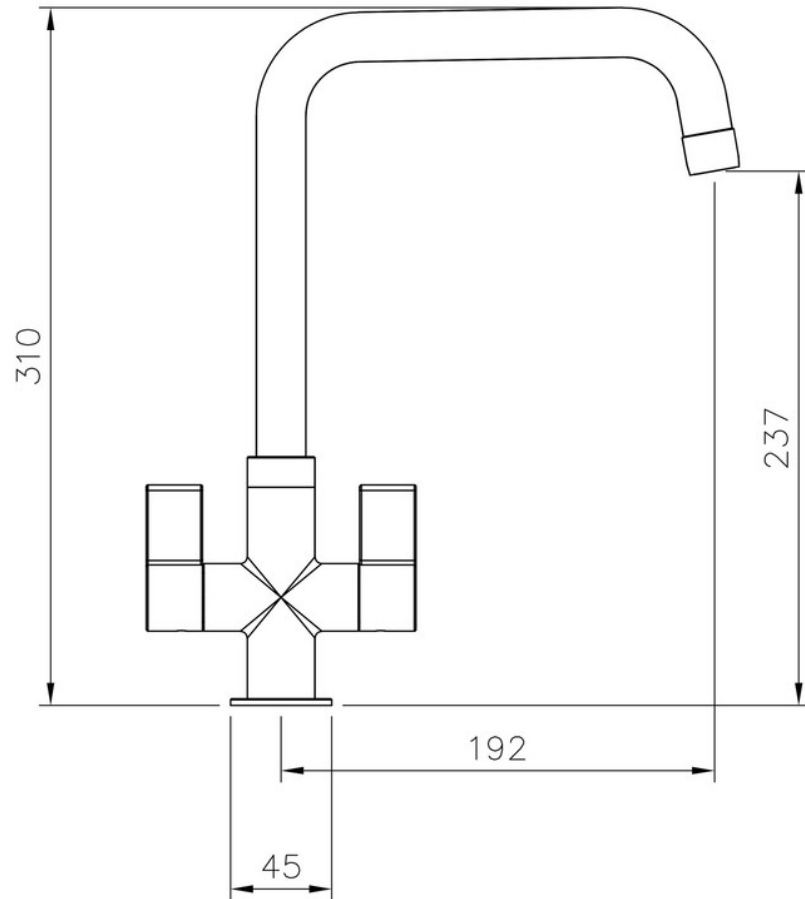

- Suitable for all pressure water systems
- Featuring an anti-splash spout with honeycomb aerator design which mixes air with water to emit a water flow with no splash

Overall Height (mm)	310
Spout Reach (mm)	192
Spout Height (mm)	237
Spout Rotation Range	360°
Handle Type	Dual Lever
Colour	Brushed Brass
Bar Pressure Suitability	
Min. Bar Pressure	0.4
Max. Bar Pressure	5.5
Mixed Flow Rate at 3 Bar Pressure (l/min)	14.36
Flow Type	Single Flow
Recommended Hot Water Temperature	46°C
Maximum Hot Water Temperature	70°C
Handle Control	Quarter Turn
Centre Distance (mm)	-
Cartridge Type	Ceramic Disc Cartridge
Aerator Type	Honeycomb Aerator
Inlet Pipes	1/2" Stainless Flexible Hoses
Anti-Splash Spout	Yes
Pull Out Spray	No
WRAS Approved	Yes
Product Code	TAQ2BB/
Barcode	5015834051369

AQUAQUAD DUAL LEVER TAP BRUSHED BRASS

TAQ2BB/

RANGEmaster
sinks & taps

Technical Drawing

Date of download: July 18, 2023

AGA Rangemaster continuously seeks improvements in specification, design and production of products and thus, alterations take place periodically. Whilst every effort is made to produce up to date resources, the information included here is intended as a guide. Always refer to the installation instructions when fitting, installation work should be completed by a professional tradesman.