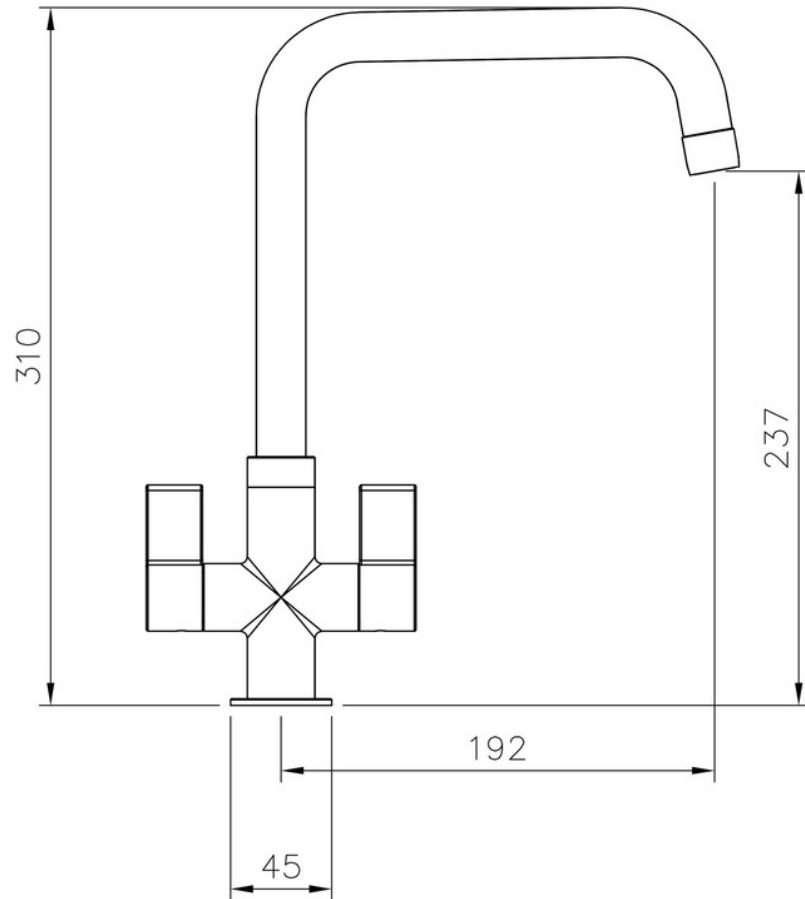

RANGEmaster
sinks & taps

Overall Height (mm)	310
Spout Reach (mm)	192
Spout Height (mm)	237
Spout Rotation Range	360°
Handle Type	Dual Lever
Colour	Brushed
Bar Pressure Suitability	
Min. Bar Pressure	0.4
Max. Bar Pressure	5.5
Mixed Flow Rate at 3 Bar Pressure (l/min)	14.36
Flow Type	Single Flow
Recommended Hot Water Temperature	46°C
Maximum Hot Water Temperature	70°C
Handle Control	Quarter Turn
Centre Distance (mm)	-
Cartridge Type	Ceramic Disc Cartridge
Aerator Type	Honeycomb Aerator
Inlet Pipes	1/2" Stainless Flexible Hoses
Anti-Splash Spout	Yes
Pull Out Spray	No
WRAS Approved	Yes
Product Code	TAQ2BF/
Barcode	5015834051352

AQUAQUAD DUAL LEVER TAP BRUSHED

TAQ2BF/

RANGEmaster
sinks & taps

Technical Drawing

Date of download: July 18, 2023

AGA Rangemaster continuously seeks improvements in specification, design and production of products and thus, alterations take place periodically. Whilst every effort is made to produce up to date resources, the information included here is intended as a guide. Always refer to the installation instructions when fitting, installation work should be completed by a professional tradesman.