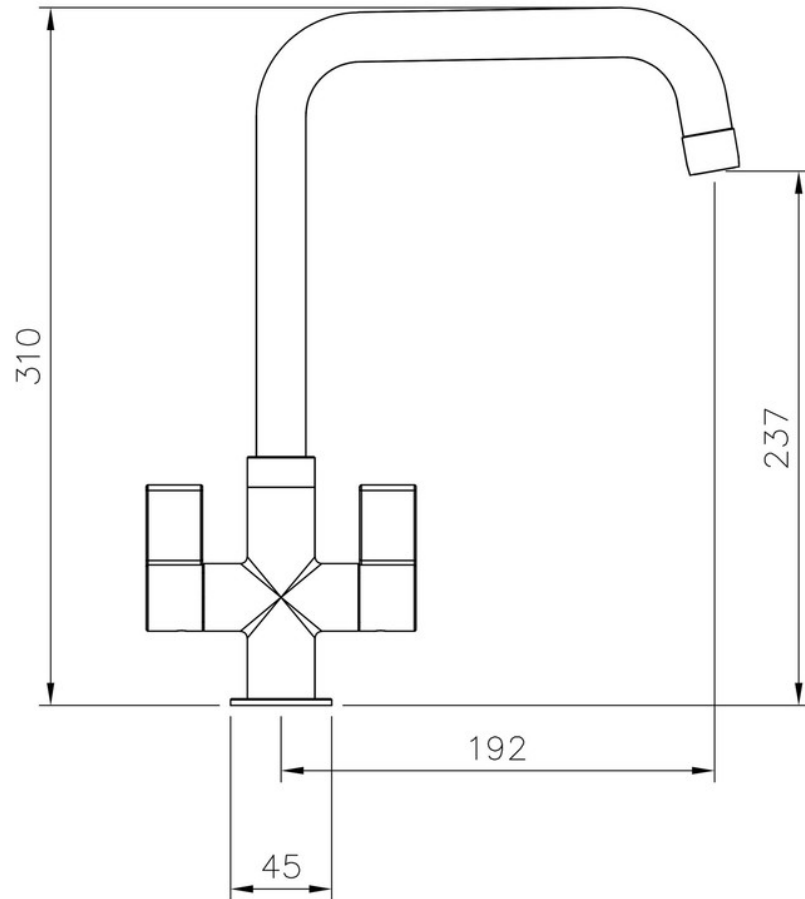

RANGEmaster
sinks & taps

Overall Height (mm)	310
Spout Reach (mm)	192
Spout Height (mm)	237
Spout Rotation Range	360°
Handle Type	Dual Lever
Colour	Matt Black
Bar Pressure Suitability	
Min. Bar Pressure	0.4
Max. Bar Pressure	5.5
Mixed Flow Rate at 3 Bar Pressure (l/min)	14.36
Flow Type	Single Flow
Recommended Hot Water Temperature	46°C
Maximum Hot Water Temperature	70°C
Handle Control	Quarter Turn
Centre Distance (mm)	-
Cartridge Type	Ceramic Disc Cartridge
Aerator Type	Honeycomb Aerator
Inlet Pipes	1/2" Stainless Flexible Hoses
Anti-Splash Spout	Yes
Pull Out Spray	No
WRAS Approved	Yes
Product Code	TAQ2MB/
Barcode	5015834051376

AQUAQUAD DUAL LEVER TAP MATT BLACK

TAQ2MB/

RANGEmaster
sinks & taps

Technical Drawing

Date of download: July 19, 2023

AGA Rangemaster continuously seeks improvements in specification, design and production of products and thus, alterations take place periodically. Whilst every effort is made to produce up to date resources, the information included here is intended as a guide. Always refer to the installation instructions when fitting, installation work should be completed by a professional tradesman.