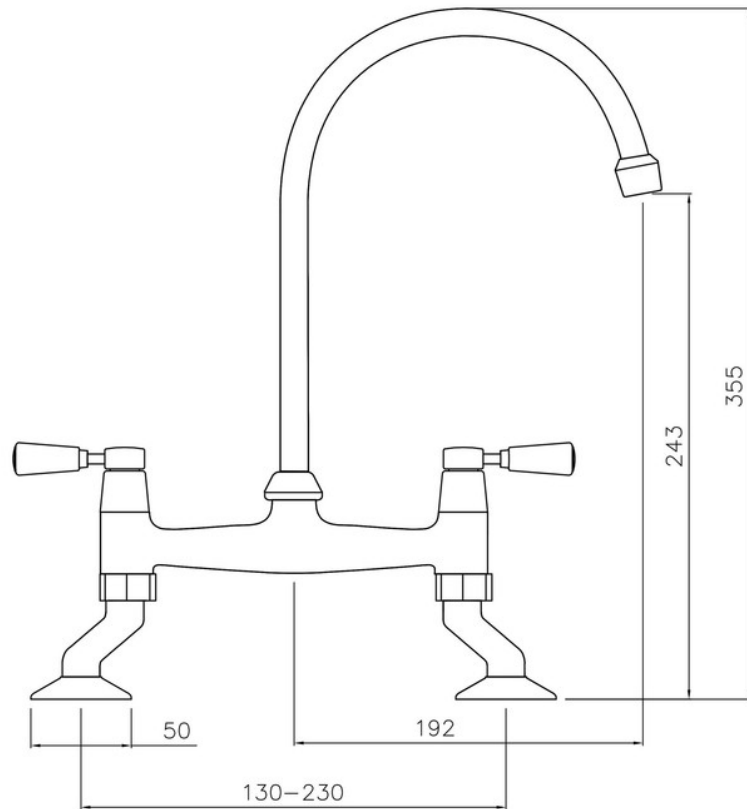

RANGEmaster
sinks & taps

Overall Height (mm)	
Spout Reach (mm)	
Spout Height (mm)	
Spout Rotation Range	
Handle Type	
Colour	Brushed
Bar Pressure Suitability	
Min. Bar Pressure	
Max. Bar Pressure	
Mixed Flow Rate at 3 Bar Pressure (l/min)	
Flow Type	
Recommended Hot Water Temperature	
Maximum Hot Water Temperature	
Handle Control	
Centre Distance (mm)	
Cartridge Type	
Aerator Type	
Inlet Pipes	
Anti-Splash Spout	
Pull Out Spray	
WRAS Approved	
Product Code	TBL3BF/BF
Barcode	5015834045818

TRADITIONAL TAP BRUSHED

TBL3BF/BF

RANGEmaster
sinks & taps

Technical Drawing

Date of download: July 19, 2023

AGA Rangemaster continuously seeks improvements in specification, design and production of products and thus, alterations take place periodically. Whilst every effort is made to produce up to date resources, the information included here is intended as a guide. Always refer to the installation instructions when fitting, installation work should be completed by a professional tradesman.