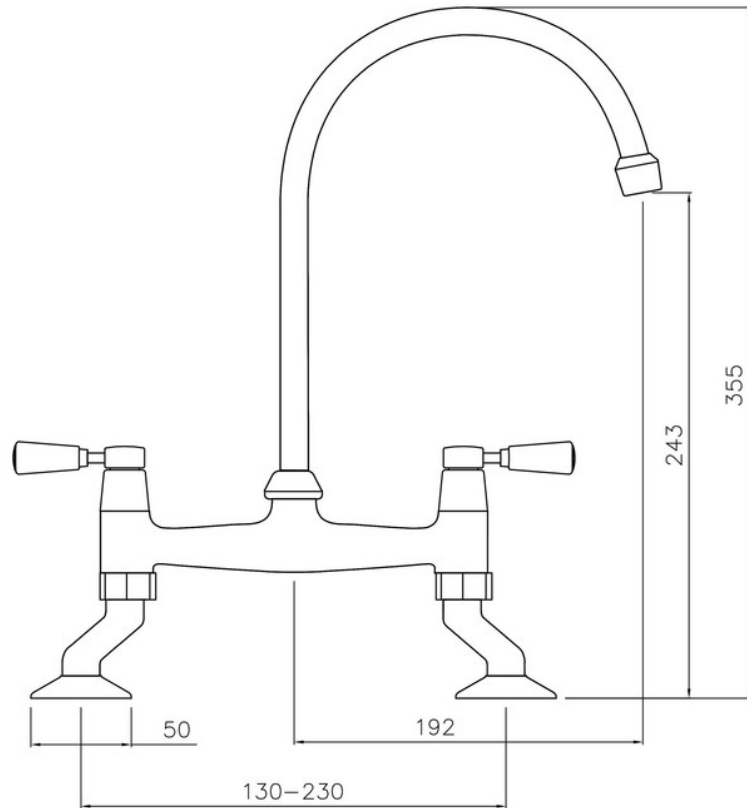

RANGEmaster
sinks & taps

Overall Height (mm)	
Spout Reach (mm)	
Spout Height (mm)	
Spout Rotation Range	
Handle Type	
Colour	Chrome
Bar Pressure Suitability	
Min. Bar Pressure	
Max. Bar Pressure	
Mixed Flow Rate at 3 Bar Pressure (l/min)	
Flow Type	
Recommended Hot Water Temperature	
Maximum Hot Water Temperature	
Handle Control	
Centre Distance (mm)	
Cartridge Type	
Aerator Type	
Inlet Pipes	
Anti-Splash Spout	
Pull Out Spray	
WRAS Approved	
Product Code	TBL3CM/CM
Barcode	5015834045788

TRADITIONAL TAP CHROME

TBL3CM/CM

RANGEmaster
sinks & taps

Technical Drawing

Date of download: July 19, 2023

AGA Rangemaster continuously seeks improvements in specification, design and production of products and thus, alterations take place periodically. Whilst every effort is made to produce up to date resources, the information included here is intended as a guide. Always refer to the installation instructions when fitting, installation work should be completed by a professional tradesman.