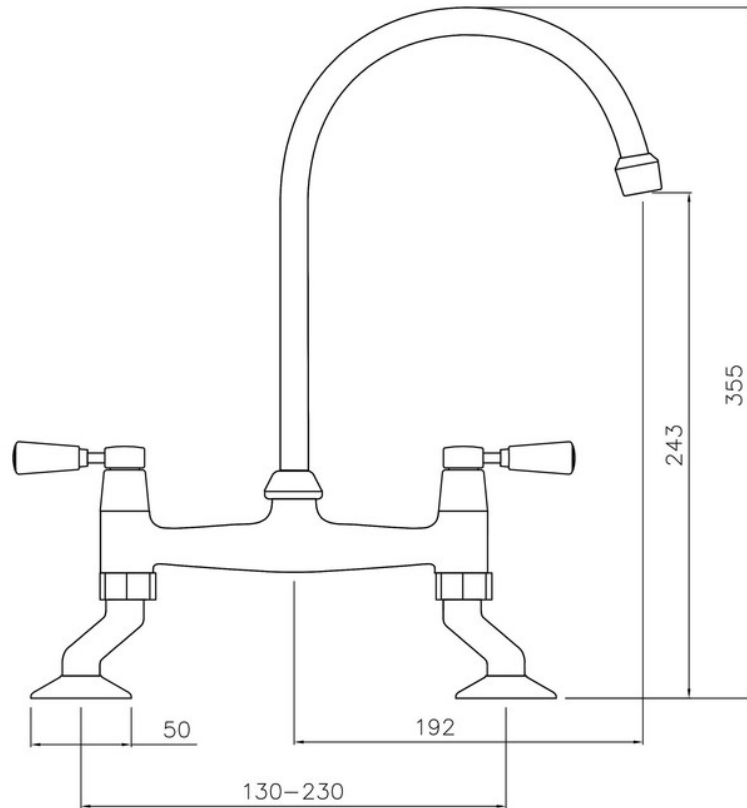

TRADITIONAL TAP CHROME

TBL3CM/WH

RANGEmaster
sinks & taps

Technical Drawing

Date of download: July 19, 2023

AGA Rangemaster continuously seeks improvements in specification, design and production of products and thus, alterations take place periodically. Whilst every effort is made to produce up to date resources, the information included here is intended as a guide. Always refer to the installation instructions when fitting, installation work should be completed by a professional tradesman.