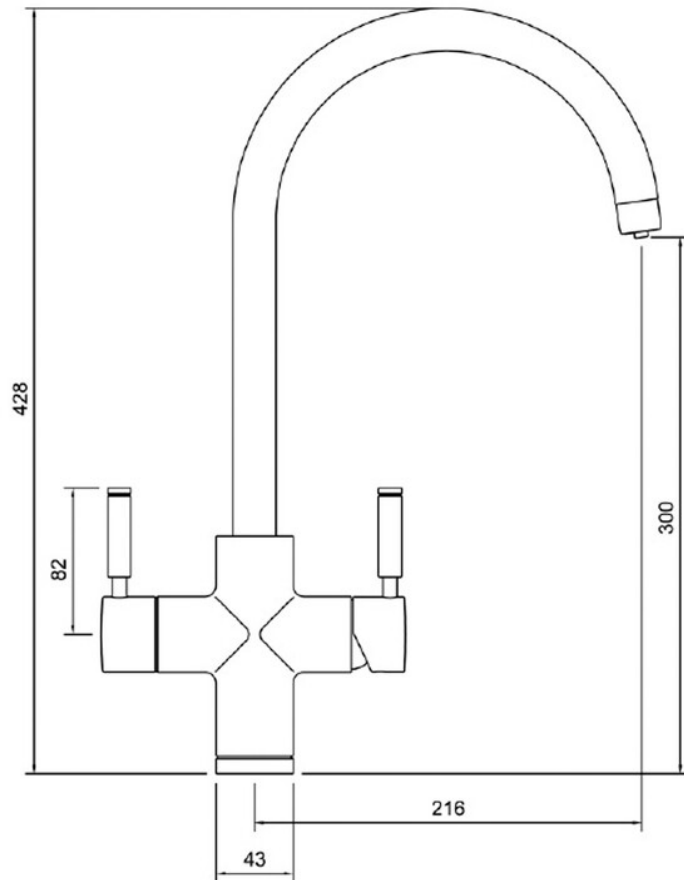

- Boiler included which is easy to install thanks to its fast fix, tool free connectors
- Boiler is a compact size measuring only 22 x 22 x 28cm

RANGEmaster
sinks & taps

Overall Height (mm)	428
Spout Reach (mm)	300
Spout Height (mm)	
Spout Rotation Range	360°
Handle Type	Dual Lever
Colour	Brushed Brass
Bar Pressure Suitability	
Min. Bar Pressure	0.5
Max. Bar Pressure	
Mixed Flow Rate at 3 Bar Pressure (l/min)	12.48
Flow Type	Dual Flow
Recommended Hot Water Temperature	46°C
Maximum Hot Water Temperature	70°C
Handle Control	
Centre Distance (mm)	
Cartridge Type	Ceramic Disc Cartridge
Aerator Type	
Inlet Pipes	
Anti-Splash Spout	
Pull Out Spray	
WRAS Approved	
Product Code	GEO4TIDBB/
Barcode	5015834054889

GEO INTENSE 4 IN 1 DUAL LEVER TAP BRUSHED BRASS

GEO4TIDBB/

RANGEmaster
sinks & taps

Technical Drawing

Date of download: July 19, 2023

AGA Rangemaster continuously seeks improvements in specification, design and production of products and thus, alterations take place periodically. Whilst every effort is made to produce up to date resources, the information included here is intended as a guide. Always refer to the installation instructions when fitting, installation work should be completed by a professional tradesman.