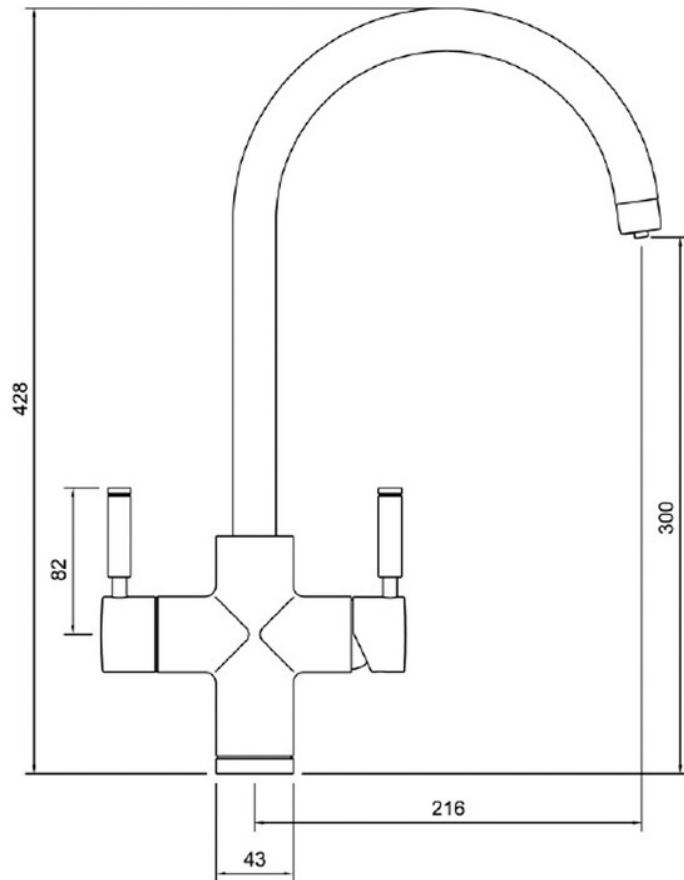

GEO INTENSE 4 IN 1 DUAL LEVER TAP BRUSHED

GEO4TIDBF/

RANGEmaster
sinks & taps

Technical Drawing

Date of download: July 19, 2023

AGA Rangemaster continuously seeks improvements in specification, design and production of products and thus, alterations take place periodically. Whilst every effort is made to produce up to date resources, the information included here is intended as a guide. Always refer to the installation instructions when fitting, installation work should be completed by a professional tradesman.