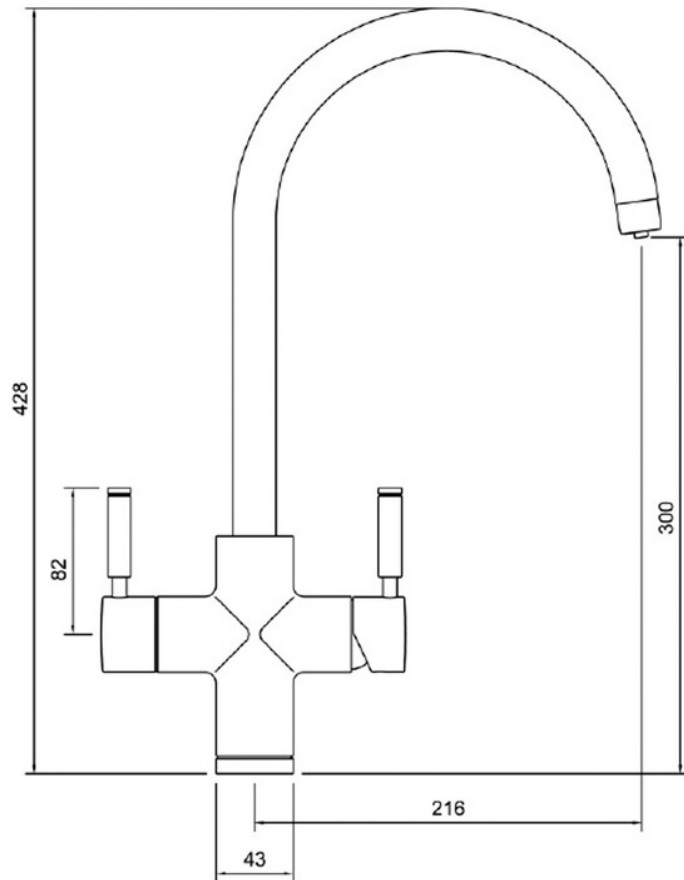

- Boiler included which is easy to install thanks to its fast fix, tool free connectors
- Boiler is a compact size measuring only 22 x 22 x 28cm

RANGEmaster
sinks & taps

Overall Height (mm)	428
Spout Reach (mm)	300
Spout Height (mm)	
Spout Rotation Range	360°
Handle Type	Dual Lever
Colour	Chrome
Bar Pressure Suitability	
Min. Bar Pressure	0.5
Max. Bar Pressure	
Mixed Flow Rate at 3 Bar Pressure (l/min)	12.48
Flow Type	Dual Flow
Recommended Hot Water Temperature	46°C
Maximum Hot Water Temperature	70°C
Handle Control	
Centre Distance (mm)	
Cartridge Type	Ceramic Disc Cartridge
Aerator Type	
Inlet Pipes	
Anti-Splash Spout	
Pull Out Spray	
WRAS Approved	
Product Code	GEO4TIDCM/
Barcode	5015834052649

GEO INTENSE 4 IN 1 DUAL LEVER TAP CHROME

GEO4TIDCM/

RANGEmaster
sinks & taps

Technical Drawing

Date of download: July 19, 2023

AGA Rangemaster continuously seeks improvements in specification, design and production of products and thus, alterations take place periodically. Whilst every effort is made to produce up to date resources, the information included here is intended as a guide. Always refer to the installation instructions when fitting, installation work should be completed by a professional tradesman.