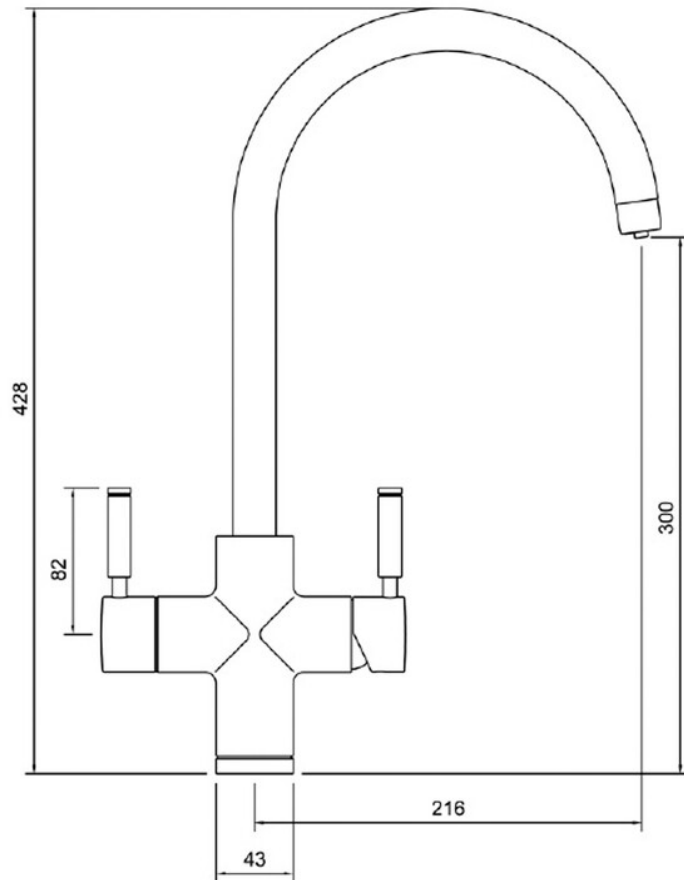

GEO INTENSE 4 IN 1 DUAL LEVER TAP MATT BLACK

GEO4TIDMB/

RANGEmaster
sinks & taps

Technical Drawing

Date of download: July 19, 2023

AGA Rangemaster continuously seeks improvements in specification, design and production of products and thus, alterations take place periodically. Whilst every effort is made to produce up to date resources, the information included here is intended as a guide. Always refer to the installation instructions when fitting, installation work should be completed by a professional tradesman.