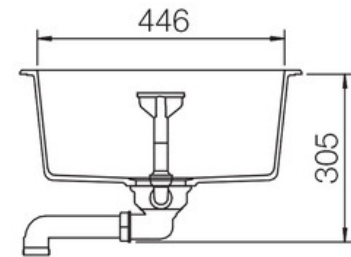

MAYON IGNEOUS GRANITE INSET SINK

MAY1051CW/

Technical Drawing

Date of download: July 19, 2023

AGA Rangemaster continuously seeks improvements in specification, design and production of products and thus, alterations take place periodically. Whilst every effort is made to produce up-to date resources, the information included here is intended as a guide. Always refer to the product's installation instructions when fitting, installation work should be completed a professional tradesman.