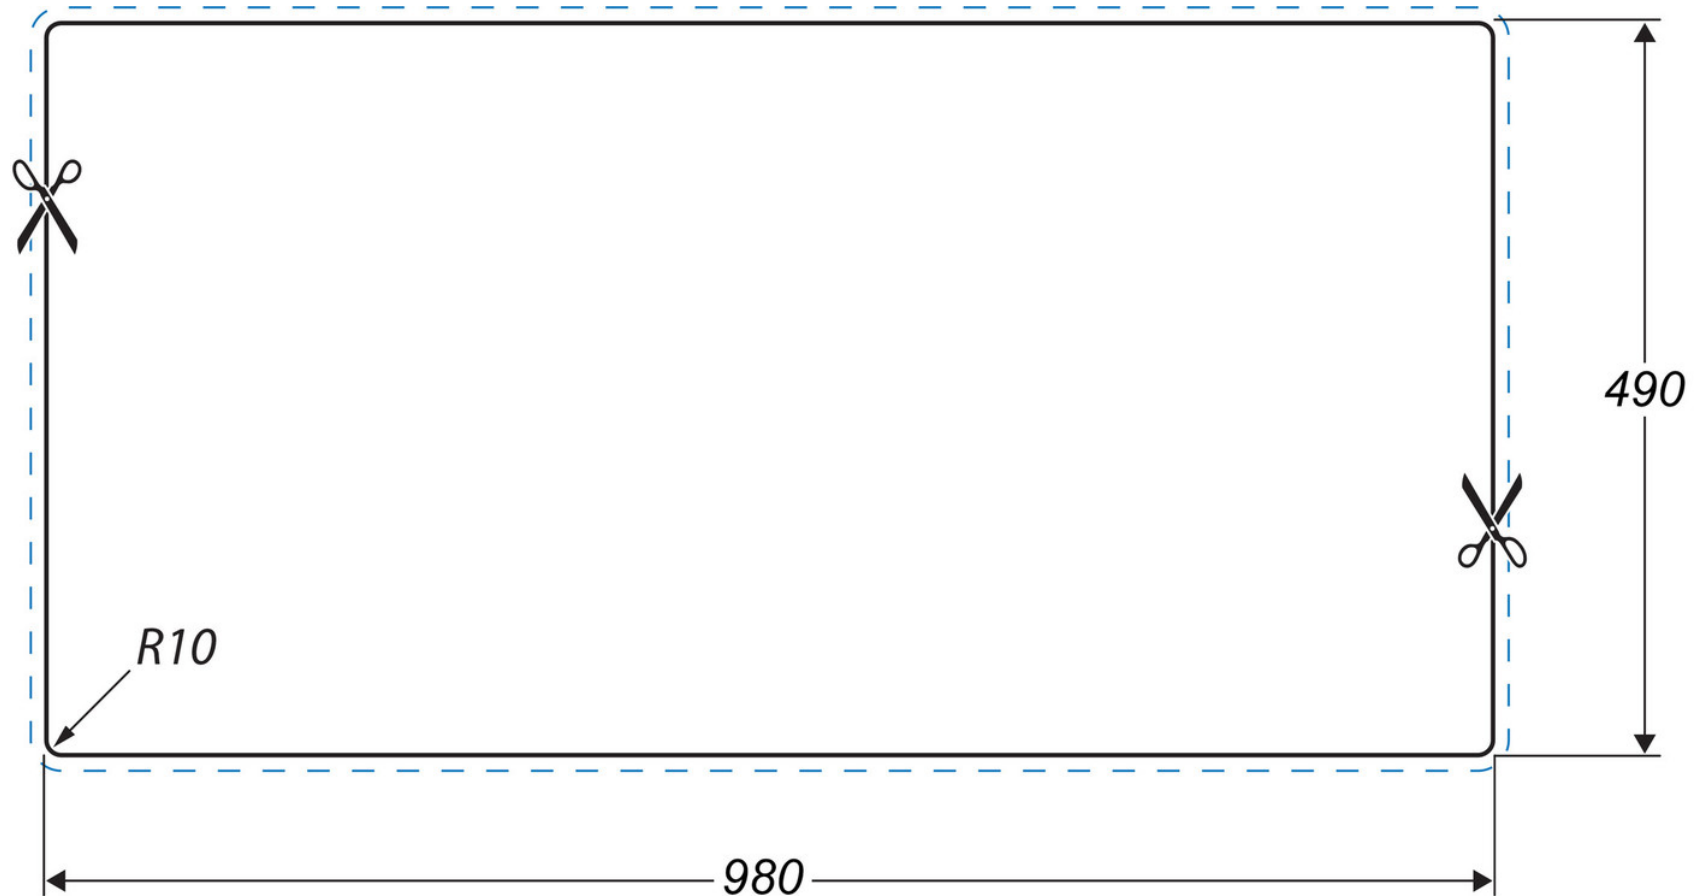

MAYON IGNEOUS GRANITE INSET SINK

MAY1051CW/

Cut Out Template

Dimensions in mm. Not to scale.

Date of download: July 19, 2023

AGA Rangemaster continuously seeks improvements in specification, design and production of products and thus, alterations take place periodically. Whilst every effort is made to produce up-to-date resources, the information included here is intended as a guide. Always refer to the product's installation instructions when fitting, installation work should be completed a professional tradesman.