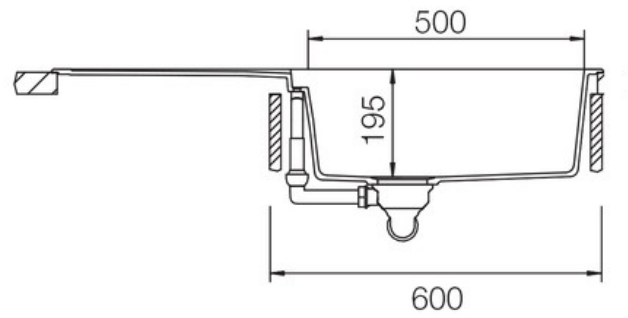

MAYON IGNEOUS GRANITE INSET SINK

MAY1051CW/

Technical Drawing

Date of download: July 19, 2023

AGA Rangemaster continuously seeks improvements in specification, design and production of products and thus, alterations take place periodically. Whilst every effort is made to produce up-to date resources, the information included here is intended as a guide. Always refer to the product's installation instructions when fitting, installation work should be completed a professional tradesman.