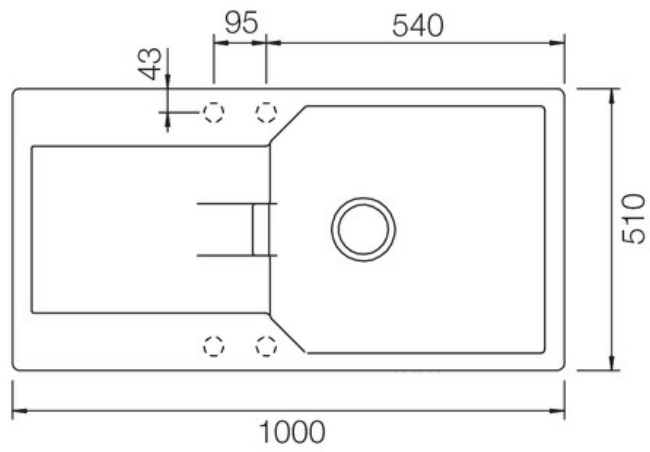

MAYON IGNEOUS GRANITE INSET SINK

MAY1051CW/

Technical Drawing

Date of download: July 19, 2023

AGA Rangemaster continuously seeks improvements in specification, design and production of products and thus, alterations take place periodically. Whilst every effort is made to produce up-to date resources, the information included here is intended as a guide. Always refer to the product's installation instructions when fitting, installation work should be completed a professional tradesman.