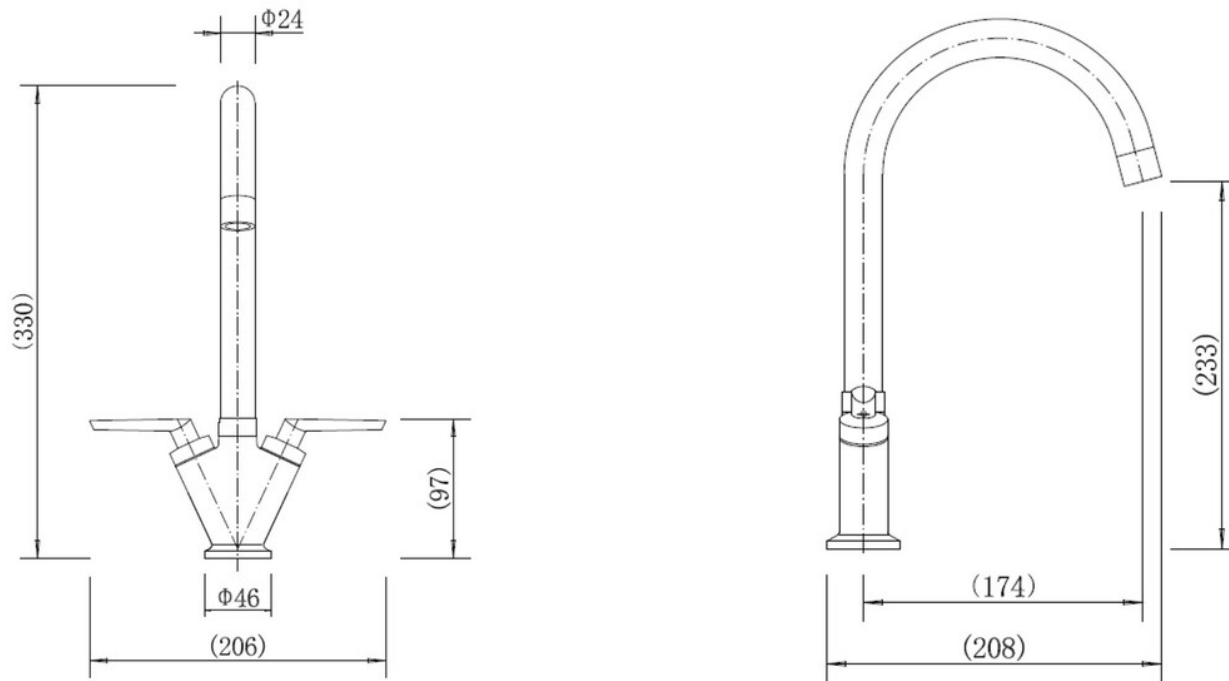

AQUATWIN DUAL LEVER TAP CHROME

TWN1CM/

The Aquatwin monobloc kitchen tap features a twin lever design paired with integrated plinth and tall sweeping neck.

- Dual lever handle design
- Featuring an anti-splash spout with honeycomb aerator design which mixes air with water to emit a water flow with no splash
- Suitable for all pressure water systems
- Single flow spout
- WRAS approved

Overall Height (mm)	330
Spout Reach (mm)	208
Spout Height (mm)	233
Spout Rotation Range	360°
Handle Type	Dual Lever
Colour	Chrome
Bar Pressure Suitability	All Pressure
Min. Bar Pressure	0.2
Max. Bar Pressure	6.5
Mixed Flow Rate at 3 Bar Pressure (l/min)	20.3
Flow Type	Single flow
Recommended Hot Water Temperature	38°C
Maximum Hot Water Temperature	70°C
Handle Control	Quarter Turn
Centre Distance (mm)	-
Cartridge Type	Ceramic Disc Cartridge
Aerator Type	Honeycomb Aerator
Inlet Pipes	Stainless Flexible Hoses
Anti-Splash Spout	Yes
Pull Out Spray	No
WRAS Approved	Yes
Product Code	TWN1CM/
Barcode	5015834051741

AQUATWIN DUAL LEVER TAP CHROME

TWN1CM/

Technical Drawing

Date of download: July 19, 2023

AGA Rangemaster continuously seeks improvements in specification, design and production of products and thus, alterations take place periodically. Whilst every effort is made to produce up to date resources, the information included here is intended as a guide. Always refer to the installation instructions when fitting, installation work should be completed by a professional tradesman.