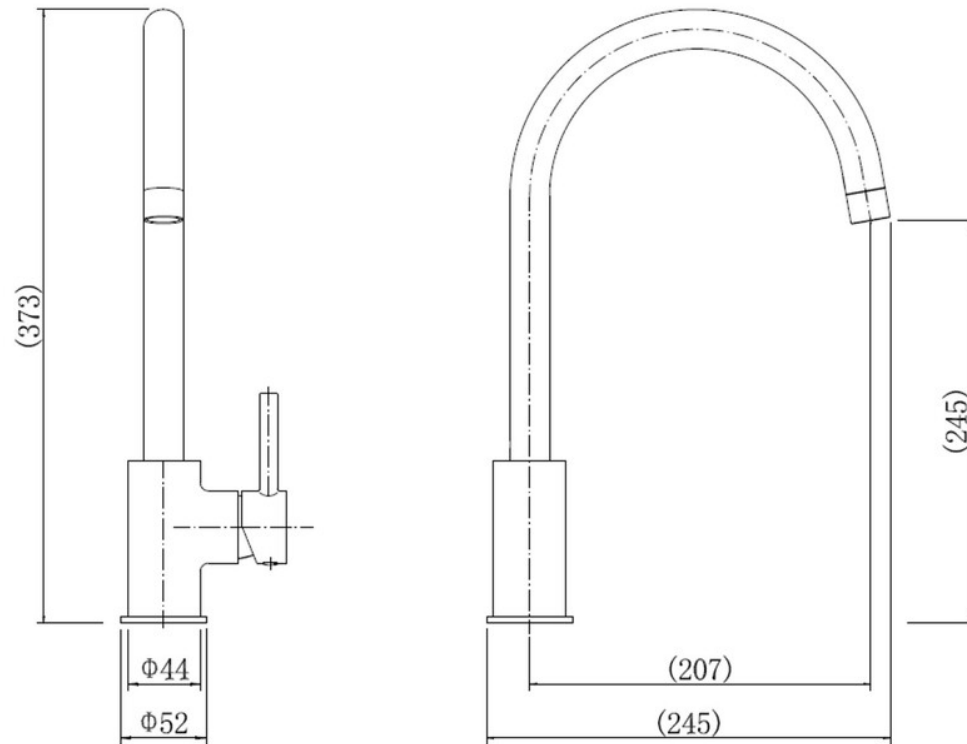

AQUASWAN SINGLE LEVER TAP CHROME

TSWSL1CM/

Aquaswan features a tall sweeping 'swan' spout which is complemented with a contemporary pin handle design. Available in dual lever or single lever options.

- Single lever handle design
- Featuring an anti-splash spout with honeycomb aerator design which mixes air with water to emit a water flow with no splash
- Suitable for all pressure water systems
- Single flow spout
- WRAS approved

Overall Height (mm)	373
Spout Reach (mm)	245
Spout Height (mm)	245
Spout Rotation Range	360°
Handle Type	Single Lever
Colour	Chrome
Bar Pressure Suitability	All Pressure
Min. Bar Pressure	0.2
Max. Bar Pressure	6.5
Mixed Flow Rate at 3 Bar Pressure (l/min)	15.4
Flow Type	Single flow
Recommended Hot Water Temperature	38°C
Maximum Hot Water Temperature	70°C
Handle Control	Half Turn
Centre Distance (mm)	-
Cartridge Type	Ceramic Disc Cartridge
Aerator Type	Honeycomb Aerator
Inlet Pipes	Stainless Flexible Hoses
Anti-Splash Spout	Yes
Pull Out Spray	No
WRAS Approved	Yes
Product Code	TSWSL1CM/
Barcode	5015834051765

AQUASWAN SINGLE LEVER TAP CHROME

TSWSL1CM/

Technical Drawing

Date of download: July 19, 2023

AGA Rangemaster continuously seeks improvements in specification, design and production of products and thus, alterations take place periodically. Whilst every effort is made to produce up to date resources, the information included here is intended as a guide. Always refer to the installation instructions when fitting, installation work should be completed by a professional tradesman.