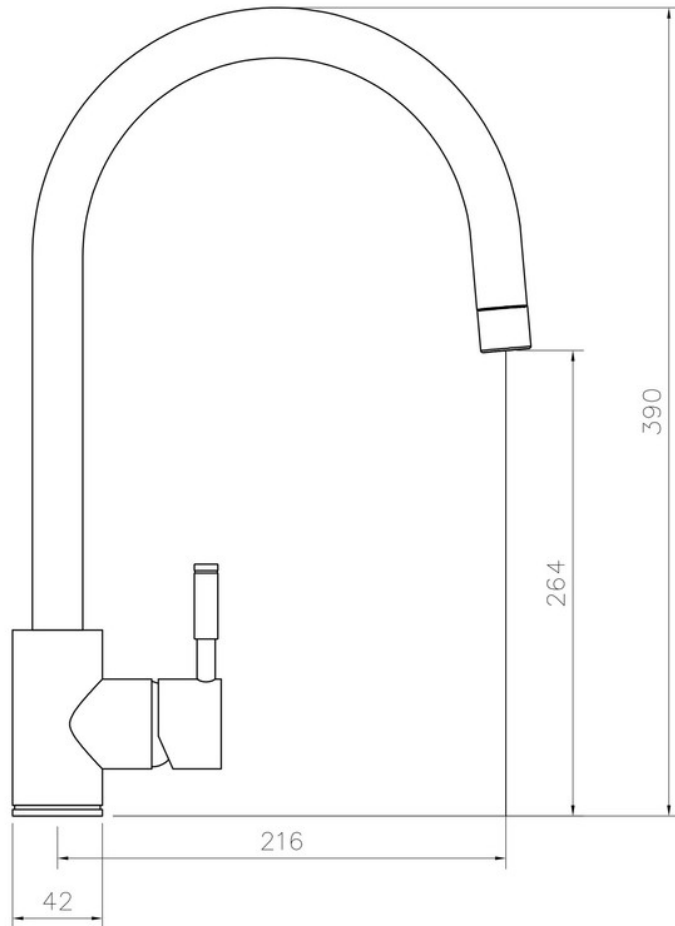

AQUATREND TAP BRUSHED

TRE1SLBF/

RANGEmaster
sinks & taps

Technical Drawing

Date of download: July 19, 2023

AGA Rangemaster continuously seeks improvements in specification, design and production of products and thus, alterations take place periodically. Whilst every effort is made to produce up to date resources, the information included here is intended as a guide. Always refer to the installation instructions when fitting, installation work should be completed by a professional tradesman.