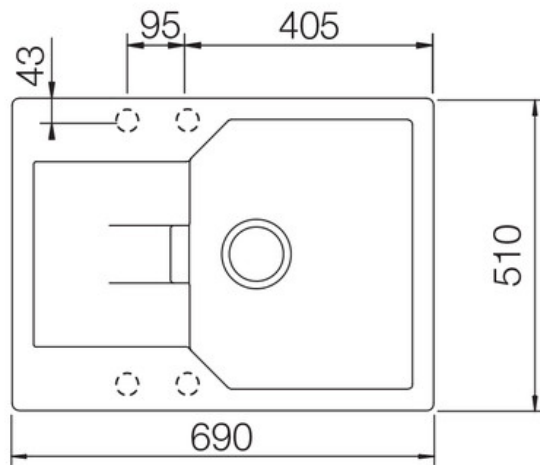

MAYON IGNEOUS GRANITE INSET SINK

MAY690AS/

Technical Drawing

Date of download: July 19, 2023

AGA Rangemaster continuously seeks improvements in specification, design and production of products and thus, alterations take place periodically. Whilst every effort is made to produce up-to date resources, the information included here is intended as a guide. Always refer to the product's installation instructions when fitting, installation work should be completed a professional tradesman.