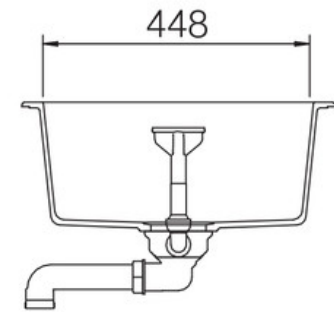

MAYON IGNEOUS GRANITE INSET SINK

MAY690AS/

Technical Drawing

Date of download: July 19, 2023

AGA Rangemaster continuously seeks improvements in specification, design and production of products and thus, alterations take place periodically. Whilst every effort is made to produce up-to date resources, the information included here is intended as a guide. Always refer to the product's installation instructions when fitting, installation work should be completed a professional tradesman.