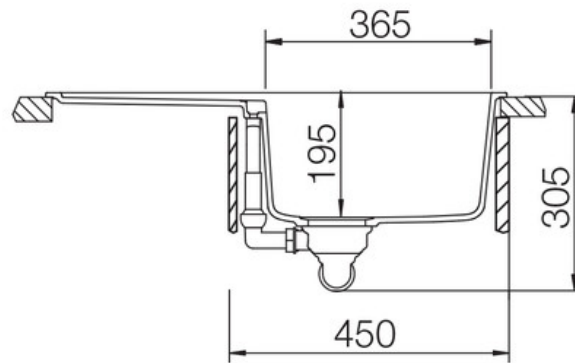

MAYON IGNEOUS GRANITE INSET SINK

MAY690AS/

Technical Drawing

Date of download: July 19, 2023

AGA Rangemaster continuously seeks improvements in specification, design and production of products and thus, alterations take place periodically. Whilst every effort is made to produce up-to date resources, the information included here is intended as a guide. Always refer to the product's installation instructions when fitting, installation work should be completed a professional tradesman.