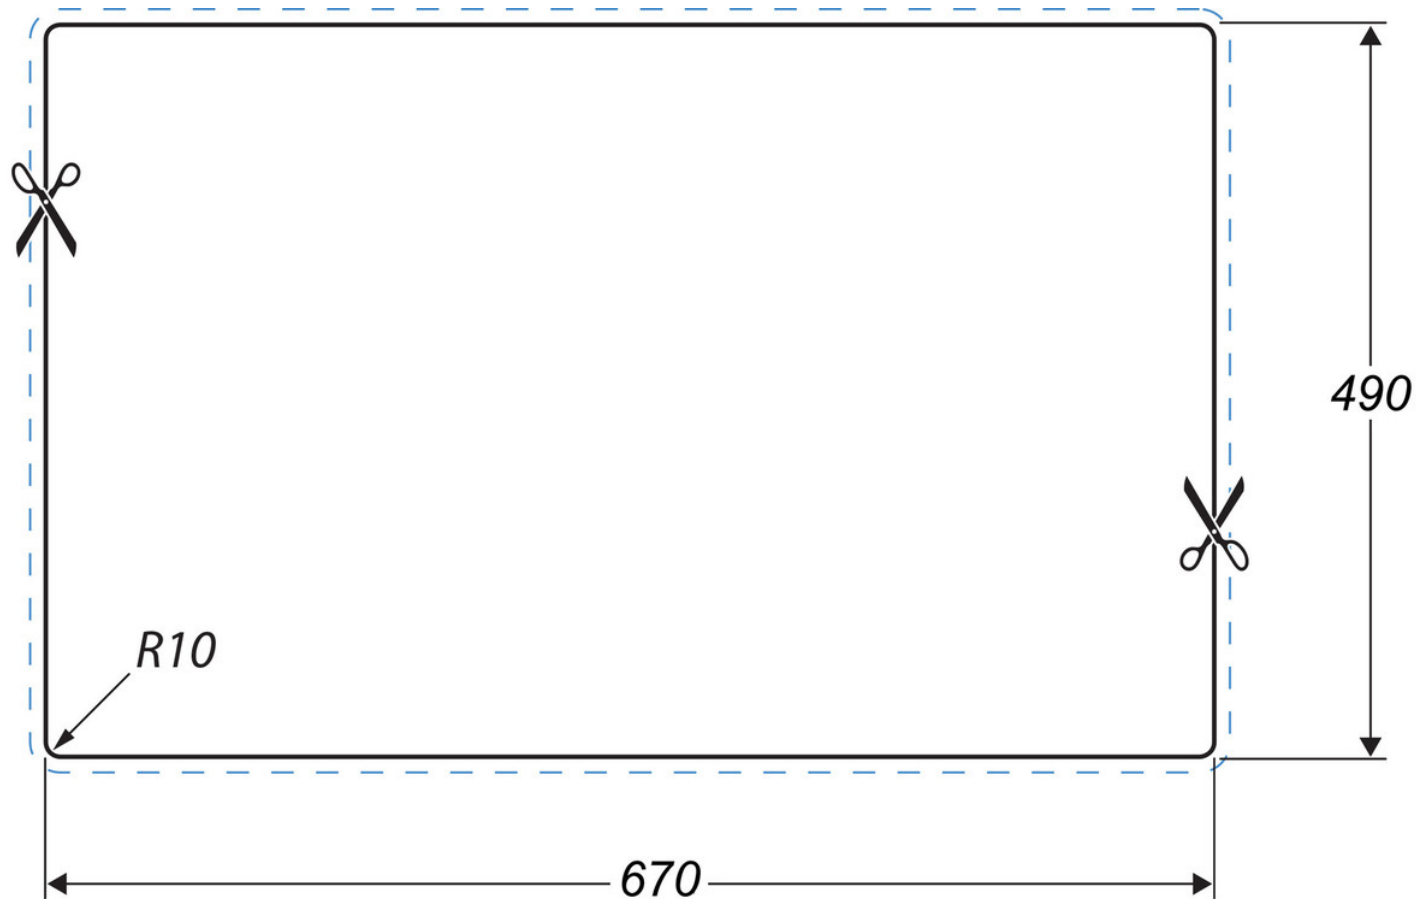

MAYON IGNEOUS GRANITE INSET SINK

MAY690AS/

RANGEmaster
sinks & taps

Size: 690 x 510 mm

Featuring sharp geometric bowls and a smooth drainer design, the Mayon range also features a sleek chrome branded overflow cover adding a premium finish to the overall sink design. The Mayon range is composed of 3 options; single bowl in standard and ultra compact sizes and a 1.5 bowl option.

- Compact size
- Igneous granite
- Reversible drainer
- Waste kit included
- 25 year warranty

Material	Igneous Granite
Material Gauge	-
Material Finish Bowl	-
Material Finish Drainer	-
Drainer Position	Reversible
Overall Length (mm)	690
Overall Width (mm)	510
Main Bowl Length (mm)	365
Main Bowl Width (mm)	448
Main Bowl Depth (mm)	195
Second Bowl Length (mm)	-
Second Bowl Width (mm)	-
Second Bowl Depth (mm)	-
Tap hole Size (mm)	-
Waste Size (mm)	1 x 89
Waste Kit	Included with sink (1 x 89mm BSW & overflow kit)
Min. Base Unit (mm)	450
Cutout Size Length (mm)	670
Cutout Size Width (mm)	490
Warranty Sinks (years)	25
Product Code	MAY690AS/
Barcode	5015834050539

MAYON IGNEOUS GRANITE INSET SINK

MAY690AS/

Cut Out Template

Dimensions in mm. Not to scale.

Date of download: July 19, 2023

AGA Rangemaster continuously seeks improvements in specification, design and production of products and thus, alterations take place periodically. Whilst every effort is made to produce up-to date resources, the information included here is intended as a guide. Always refer to the product's installation instructions when fitting, installation work should be completed a professional tradesman.