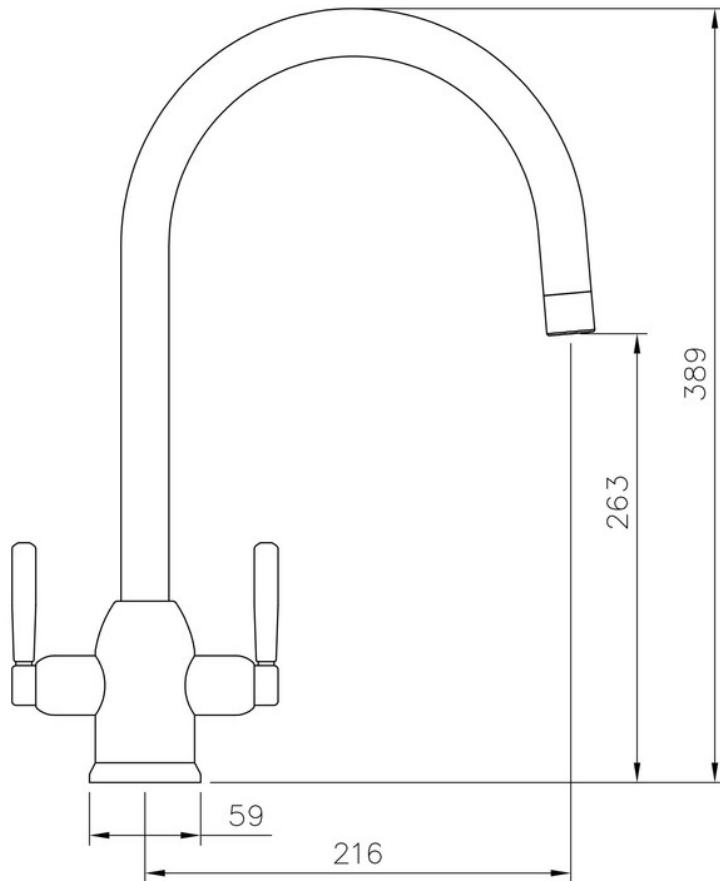

PARMA DUAL LEVER TAP CHROME

TPM1CM/

Technical Drawing

Date of download: July 20, 2023

AGA Rangemaster continuously seeks improvements in specification, design and production of products and thus, alterations take place periodically. Whilst every effort is made to produce up to date resources, the information included here is intended as a guide. Always refer to the installation instructions when fitting, installation work should be completed by a professional tradesman.