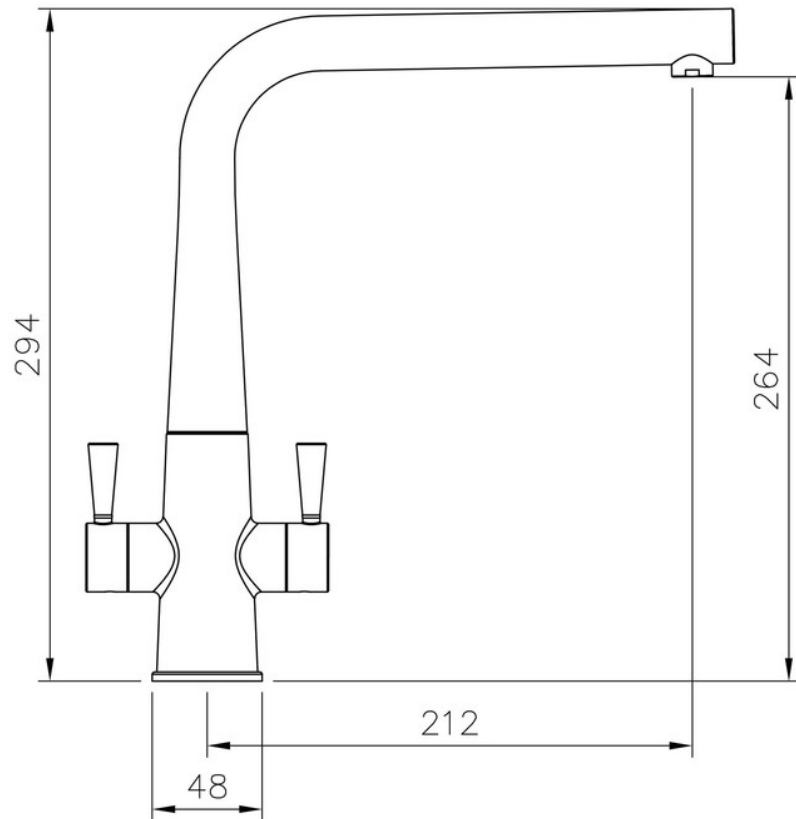

CONICAL DUAL LEVER TAP BRUSHED

TCO1BF/

RANGEmaster
sinks & taps

Technical Drawing

Date of download: July 20, 2023

AGA Rangemaster continuously seeks improvements in specification, design and production of products and thus, alterations take place periodically. Whilst every effort is made to produce up to date resources, the information included here is intended as a guide. Always refer to the installation instructions when fitting, installation work should be completed by a professional tradesman.