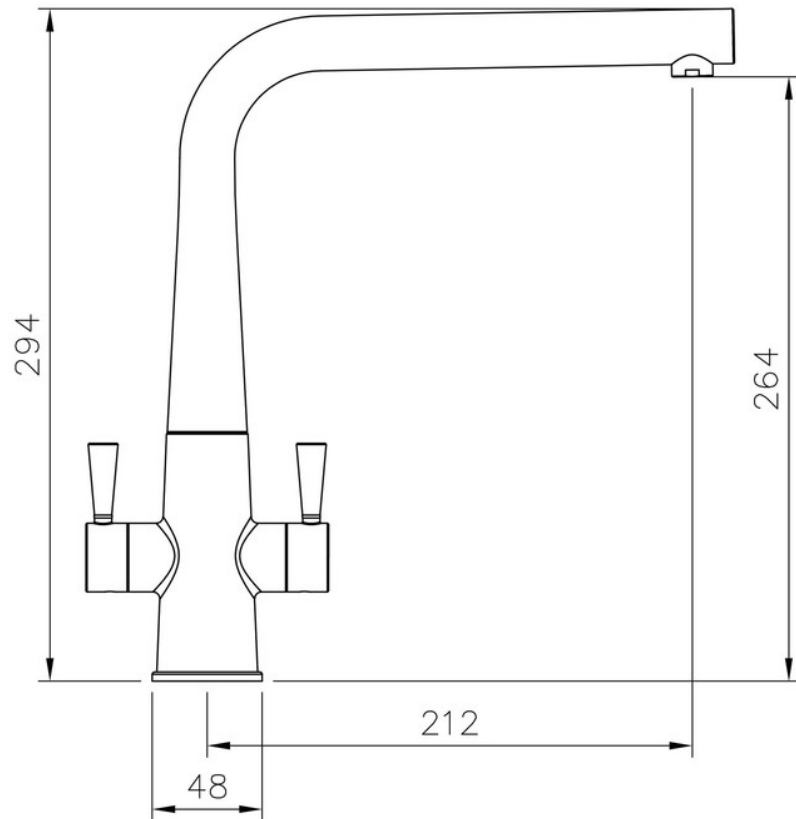

CONICAL DUAL LEVER TAP CHROME

TCO1CM/

RANGEmaster
sinks & taps

Technical Drawing

Date of download: July 20, 2023

AGA Rangemaster continuously seeks improvements in specification, design and production of products and thus, alterations take place periodically. Whilst every effort is made to produce up to date resources, the information included here is intended as a guide. Always refer to the installation instructions when fitting, installation work should be completed by a professional tradesman.