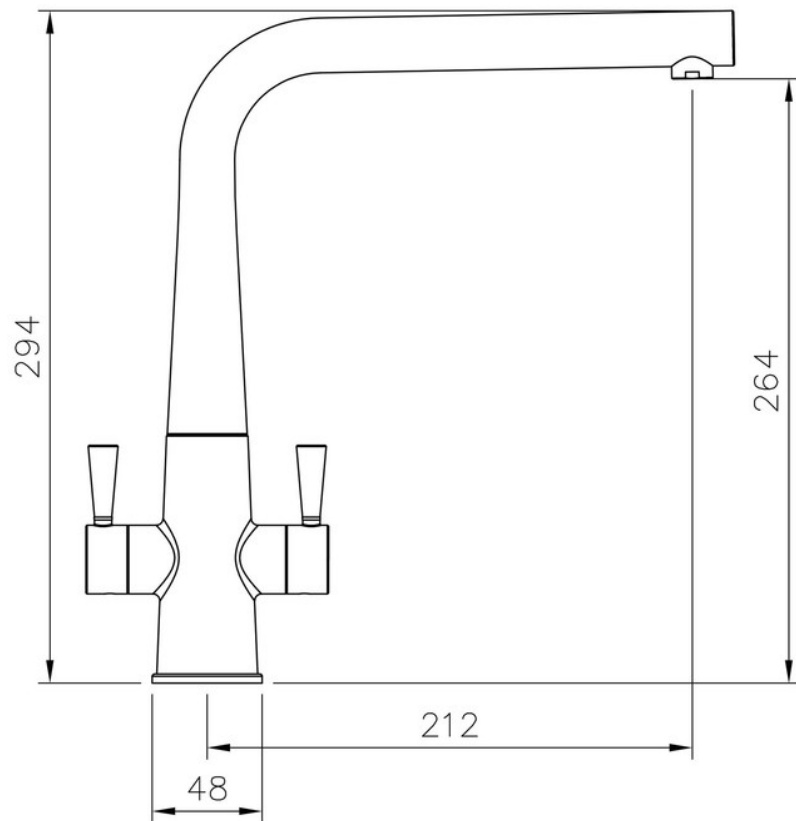

CONICAL DUAL LEVER TAP MATT BLACK

TCO1MB/

RANGEmaster
sinks & taps

Technical Drawing

Date of download: July 20, 2023

AGA Rangemaster continuously seeks improvements in specification, design and production of products and thus, alterations take place periodically. Whilst every effort is made to produce up to date resources, the information included here is intended as a guide. Always refer to the installation instructions when fitting, installation work should be completed by a professional tradesman.