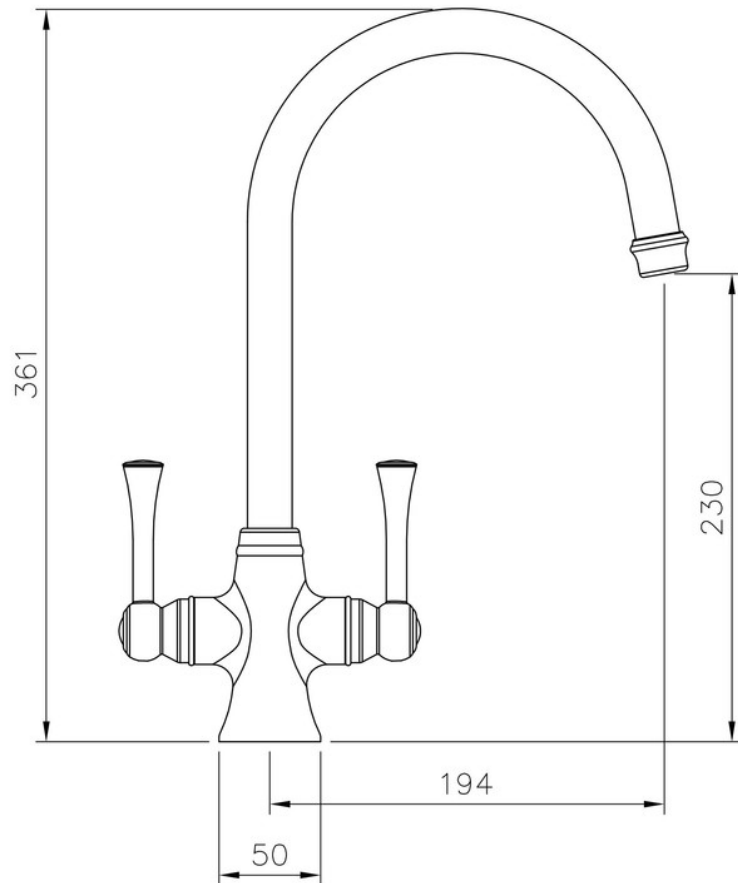

ESTUARY DUAL LEVER TAP CHROME

TES1CM/

Incorporating traditional styling, the Estuary kitchen tap features elegant dual lever handles with quarter turn function ensuring a precise flow of water at the turn of the handle. Estuary is available in three finishes; chrome, brushed and brushed copper.

- Suitable for all pressure water systems
- Featuring an anti-splash spout with honeycomb aerator design which mixes air with water to emit a water flow with no splash

RANGEmaster
sinks & taps

Overall Height (mm)	361
Spout Reach (mm)	194
Spout Height (mm)	230
Spout Rotation Range	360°
Handle Type	Dual Lever
Colour	Chrome
Bar Pressure Suitability	All Pressure
Min. Bar Pressure	0.30
Max. Bar Pressure	5.50
Mixed Flow Rate at 3 Bar Pressure (l/min)	15.92
Flow Type	Dual Flow
Recommended Hot Water Temperature	46°C
Maximum Hot Water Temperature	70°C
Handle Control	Quarter Turn
Centre Distance (mm)	-
Cartridge Type	Ceramic Disc Cartridge
Aerator Type	Honeycomb Aerator
Inlet Pipes	1/2" Stainless Flexible Hoses
Anti-Splash Spout	Yes
Pull Out Spray	No
WRAS Approved	No
Product Code	TES1CM/
Barcode	5015834050140

ESTUARY DUAL LEVER TAP CHROME

TES1CM/

RANGEmaster
sinks & taps

Technical Drawing

Date of download: July 20, 2023

AGA Rangemaster continuously seeks improvements in specification, design and production of products and thus, alterations take place periodically. Whilst every effort is made to produce up to date resources, the information included here is intended as a guide. Always refer to the installation instructions when fitting, installation work should be completed by a professional tradesman.