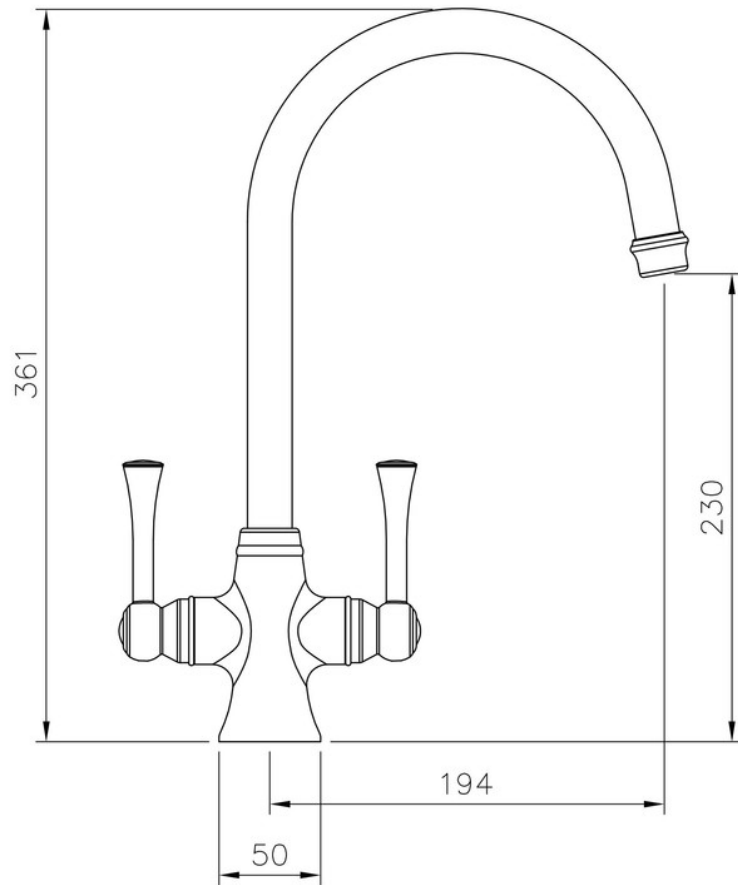

ESTUARY DUAL LEVER TAP BRUSHED

TES1BF/

Incorporating traditional styling, the Estuary kitchen tap features elegant dual lever handles with quarter turn function ensuring a precise flow of water at the turn of the handle. Estuary is available in three finishes; chrome, brushed and brushed copper.

- Suitable for all pressure water systems
- Featuring an anti-splash spout with honeycomb aerator design which mixes air with water to emit a water flow with no splash

RANGEmaster
sinks & taps

Overall Height (mm)	361
Spout Reach (mm)	194
Spout Height (mm)	230
Spout Rotation Range	360°
Handle Type	Dual Lever
Colour	Brushed
Bar Pressure Suitability	All Pressure
Min. Bar Pressure	0.30
Max. Bar Pressure	5.50
Mixed Flow Rate at 3 Bar Pressure (l/min)	15.92
Flow Type	Dual Flow
Recommended Hot Water Temperature	46°C
Maximum Hot Water Temperature	70°C
Handle Control	Quarter Turn
Centre Distance (mm)	-
Cartridge Type	Ceramic Disc Cartridge
Aerator Type	Honeycomb Aerator
Inlet Pipes	1/2" Stainless Flexible Hoses
Anti-Splash Spout	Yes
Pull Out Spray	No
WRAS Approved	No
Product Code	TES1BF/
Barcode	5015834050157

ESTUARY DUAL LEVER TAP BRUSHED

TES1BF/

RANGEmaster
sinks & taps

Technical Drawing

Date of download: July 20, 2023

AGA Rangemaster continuously seeks improvements in specification, design and production of products and thus, alterations take place periodically. Whilst every effort is made to produce up to date resources, the information included here is intended as a guide. Always refer to the installation instructions when fitting, installation work should be completed by a professional tradesman.