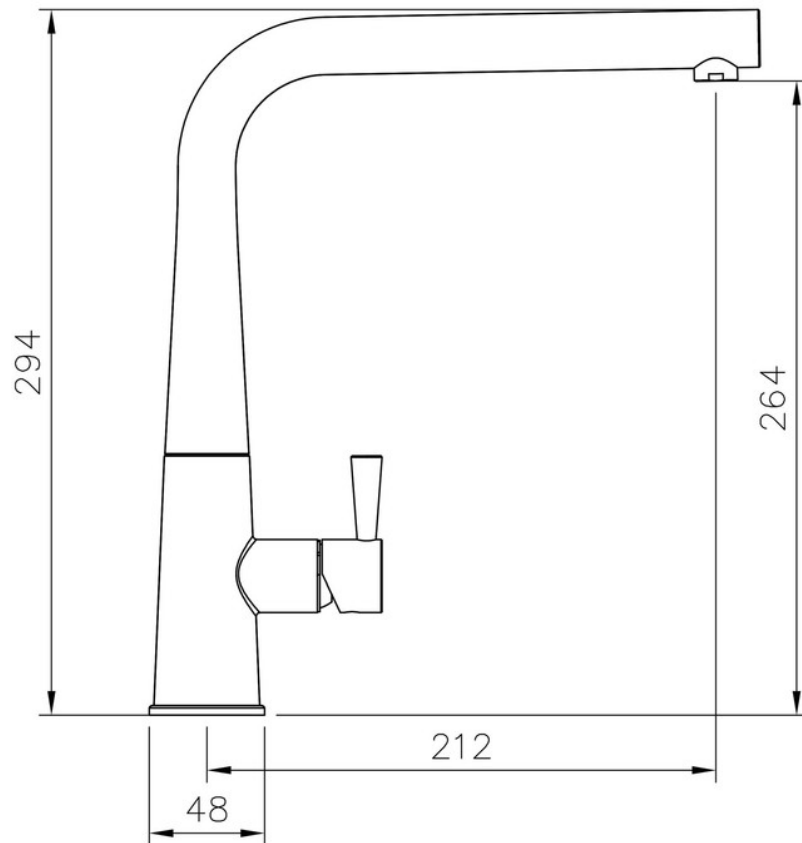

Overall Height (mm)	294
Spout Reach (mm)	212
Spout Height (mm)	264
Spout Rotation Range	360°
Handle Type	Single Lever
Colour	Brushed
Bar Pressure Suitability	
Min. Bar Pressure	0.6
Max. Bar Pressure	5.5
Mixed Flow Rate at 3 Bar Pressure (l/min)	11.64
Flow Type	Single Flow
Recommended Hot Water Temperature	46°C
Maximum Hot Water Temperature	70°C
Handle Control	Quarter Turn
Centre Distance (mm)	-
Cartridge Type	Ceramic Disc Cartridge
Aerator Type	Honeycomb Aerator
Inlet Pipes	1/2" Stainless Flexible Hoses
Anti-Splash Spout	Yes
Pull Out Spray	No
WRAS Approved	No
Product Code	TCOSL1BF/
Barcode	5015834051277

CONICAL SINGLE LEVER TAP BRUSHED

TCOSL1BF/

RANGEmaster
sinks & taps

Technical Drawing

Date of download: July 20, 2023

AGA Rangemaster continuously seeks improvements in specification, design and production of products and thus, alterations take place periodically. Whilst every effort is made to produce up to date resources, the information included here is intended as a guide. Always refer to the installation instructions when fitting, installation work should be completed by a professional tradesman.