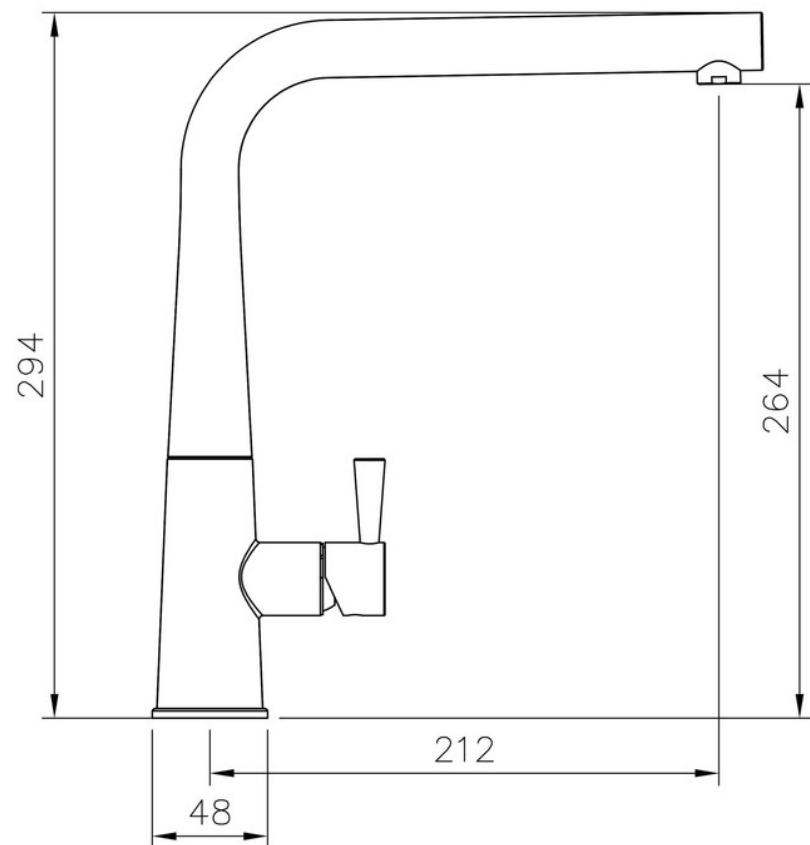

Overall Height (mm)	294
Spout Reach (mm)	212
Spout Height (mm)	264
Spout Rotation Range	360°
Handle Type	Single Lever
Colour	Chrome
Bar Pressure Suitability	
Min. Bar Pressure	0.6
Max. Bar Pressure	5.5
Mixed Flow Rate at 3 Bar Pressure (l/min)	11.64
Flow Type	Single Flow
Recommended Hot Water Temperature	46°C
Maximum Hot Water Temperature	70°C
Handle Control	Quarter Turn
Centre Distance (mm)	-
Cartridge Type	Ceramic Disc Cartridge
Aerator Type	Honeycomb Aerator
Inlet Pipes	1/2" Stainless Flexible Hoses
Anti-Splash Spout	Yes
Pull Out Spray	No
WRAS Approved	No
Product Code	TCOSL1CM/
Barcode	5015834051260

CONICAL SINGLE LEVER TAP CHROME

TCOSL1CM/

RANGEmaster
sinks & taps

Technical Drawing

Date of download: July 20, 2023

AGA Rangemaster continuously seeks improvements in specification, design and production of products and thus, alterations take place periodically. Whilst every effort is made to produce up to date resources, the information included here is intended as a guide. Always refer to the installation instructions when fitting, installation work should be completed by a professional tradesman.