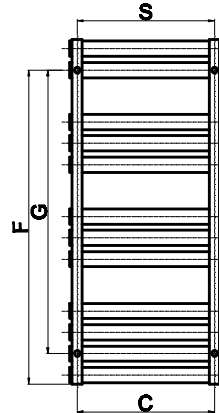

ARB

NWHS

front view

side view

back view

top view

supplied installation accessories

X4

X4

X4

X4

X4

- Vertical Mounting
- Optional Ral Color Selection
- Max Operational Pressure:6Bar
- Inlet/Outlet:1/2"Female Pipe Thread
- All Dimensions are in mm

product name	product code	Height	width	Thickness	Plumbing axes center to center	Wall to Pipe cent	Wall Distance	Hanger to Bottom of the Product	Hanger Axes Vertical	Tube Quantity	empty weight	thermal output
		H	W	D	C	-	-	F	G	-	-	watt-BTU/hr (Δ50°C)
		mm	mm	mm	mm	mm	mm	mm	mm	-	kg	
RND-ARB082W	RND-ARB082W	820	500	56	450	69	110	720	620	9	11.7	312-1065
RND-ARB113W	RND-ARB113W	1130	500	56	450	69	110	1030	930	12	15.6	416-1419
RND-ARB151W	RND-ARB151W	1510	500	56	450	69	110	1410	1310	16	20.8	555-1894