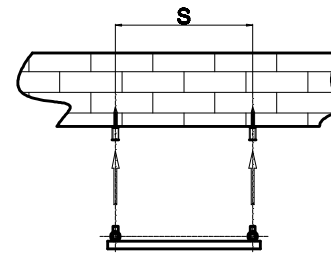

ARB

NWHS

front view

side view

back view

top view

supplied installation accessories

X4

X4

X4

X4

X4

- Vertical Mounting
- Optional Ral Color Selection
- Max Operational Pressure:6Bar
- Inlet/Outlet:1/2"Female Pipe Thread
- All Dimensions are in mm

product name	product code	Height	width	Thickness	Plumbing axes center to center	Wall to Pipe cent	Wall Distance	Hanger to Bottom of the Product	Hanger Axes Vertical	Tube Quantity	empty weight	thermal output
		H	W	D	C	-	-	F	G	-	-	watt-BTU/hr (Δ50°C)
		mm	mm	mm	mm	mm	mm	mm	mm	-	kg	
RND-ARB082W	RND-ARB082W	820	500	56	450	69	110	720	620	9	11.7	312-1065
RND-ARB113W	RND-ARB113W	1130	500	56	450	69	110	1030	930	12	15.6	416-1419
RND-ARB151W	RND-ARB151W	1510	500	56	450	69	110	1410	1310	16	20.8	555-1894