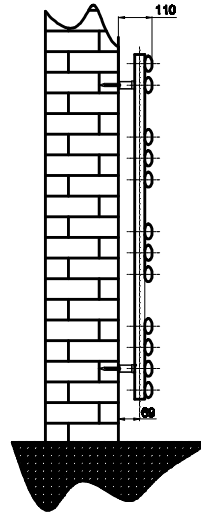

ARB

NWHS

front view

side view

back view

top view

supplied installation accessories

X4

X4

X4

X4

X4

- Vertical Mounting
- Optional Ral Color Selection
- Max Operational Pressure:6Bar
- Inlet/Outlet:1/2"Female Pipe Thread
- All Dimensions are in mm

product name	product code	Height	width	Thickness	Plumbing axes center to center	Wall to Pipe cent	Wall Distance	Hanger to Bottom of the Product	Hanger Axes Vertical	Tube Quantity	empty weight	thermal output
		H	W	D	C	-	-	F	G	-	-	watt-BTU/hr (Δ50°C)
		mm	mm	mm	mm	mm	mm	mm	mm	-	kg	
RND-ARB082W	RND-ARB082W	820	500	56	450	69	110	720	620	9	11.7	312-1065
RND-ARB113W	RND-ARB113W	1130	500	56	450	69	110	1030	930	12	15.6	416-1419
RND-ARB151W	RND-ARB151W	1510	500	56	450	69	110	1410	1310	16	20.8	555-1894