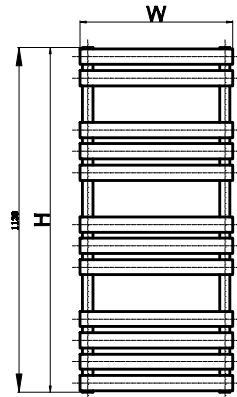

ARB

NWHS

front view

side view

back view

top view

supplied installation accessories

X4

X4

X4

X4

X4

- Vertical Mounting
- Optional Ral Color Selection
- Max Operational Pressure:6Bar
- Inlet/Outlet:1/2"Female Pipe Thread
- All Dimensions are in mm

product name	product code	Height	width	Thickness	Plumbing axes center to center	Wall to Pipe cent	Wall Distance	Hanger to Bottom of the Product	Hanger Axes Vertical	Tube Quantity	empty weight	thermal output
		H	W	D	C	-	-	F	G	-	-	watt-BTU/hr (Δ50°C)
		mm	mm	mm	mm	mm	mm	mm	mm	-	kg	
RND-ARB082W	RND-ARB082W	820	500	56	450	69	110	720	620	9	11.7	312-1065
RND-ARB113W	RND-ARB113W	1130	500	56	450	69	110	1030	930	12	15.6	416-1419
RND-ARB151W	RND-ARB151W	1510	500	56	450	69	110	1410	1310	16	20.8	555-1894