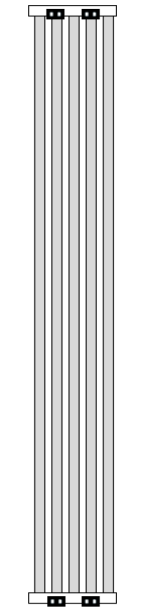

ALBANO

Aluminium Radiator

REINA

DESIGNER RADIATOR

5 Years Guarantee

Material: Aluminium

The Albano Vertical Radiator, featuring a sophisticated timeless column design, is crafted from premium aluminum to deliver excellent heat output and energy efficiency. Available in a variety of sizes, it is designed to meet the needs of any space effortlessly. With its striking height of 1800mm and widths ranging from 190mm to 590mm, the Albano seamlessly blends versatility with modern style, making it an ideal choice for contemporary interiors.

Available Sizes

1800 x 190

1800 x 270

1800 x 350

1800 x 430

1800 x 510

1800 x 590

Available Colours

white

anthracite

silver

brass

Dimensions & Technical Data

Height (mm)	Width (mm)	Pipe Centres (mm)	Wall to Pipe Centres (mm)	Wall Distance (mm)	Dry Weight	No. Bars	Fuel Type
1800	190	190	50	105	-	5	C
1800	270	270	50	105	-	7	C
1800	350	350	50	105	-	9	C
1800	430	430	50	105	-	11	C
1800	510	510	50	105	-	13	C
1800	590	590	50	105	-	15	C