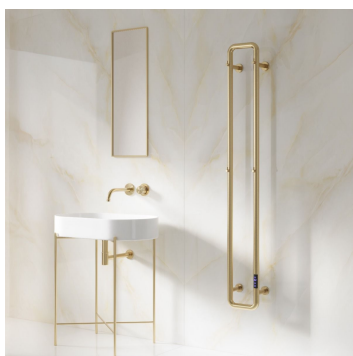

PELMO

Stainless Steel Towel Rail

REINA
DESIGNER RADIATOR

brushed brass

brushed gun
metal

matt black

polished
stainless steel

REINA
DESIGNER RADIATOR

PELMO

Stainless Steel Towel Rail

REINA
DESIGNER RADIATOR

2 Years Guarantee

Material: Stainless Steel

The Pelmo Electric Radiator is a striking choice for any interior, combining sleek sophistication with contemporary elegance. Its innovative design makes a bold statement, unlike any traditional radiator. Expertly crafted from premium-quality stainless steel, it delivers outstanding heat output with exceptional efficiency. With compact dimensions of 1500mm in height and just 200mm in width, this radiator is ideal for narrow spaces, providing both style and functionality.

PELMO

Stainless Steel Towel Rail

REINA
DESIGNER RADIATOR

Available Sizes

1500 x 200

Available Colours

brushed brass

brushed gun
metal

C: Central Heating / E: Electric / D: Dual Fuel

PELMO

Stainless Steel Towel Rail

REINA
DESIGNER RADIATOR

Electric Heat Outputs

Model/SKU	Height (mm)	Width (mm)	Colour	Watts
EPLOB	1500	200	● Brushed Brass	95W
EPLOG	1500	200	● Brushed Gun Metal	95W
EPLOK	1500	200	● Matt Black	95W
EPLOC	1500	200	● Polished Stainless Steel	95W