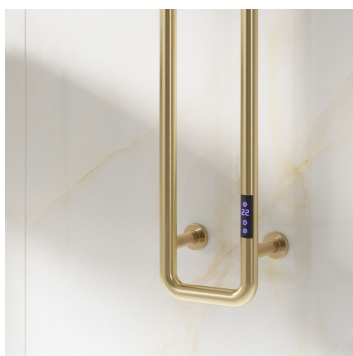

PELMO

Stainless Steel Towel Rail

REINA
DESIGNER RADIATOR

brushed brass

brushed gun
metal

matt black

polished
stainless steel

REINA
DESIGNER RADIATOR

PELMO

Stainless Steel Towel Rail

REINA
DESIGNER RADIATOR

2 Years Guarantee

Material: Stainless Steel

The Pelmo Electric Radiator is a striking choice for any interior, combining sleek sophistication with contemporary elegance. Its innovative design makes a bold statement, unlike any traditional radiator. Expertly crafted from premium-quality stainless steel, it delivers outstanding heat output with exceptional efficiency. With compact dimensions of 1500mm in height and just 200mm in width, this radiator is ideal for narrow spaces, providing both style and functionality.

PELMO

Stainless Steel Towel Rail

REINA
DESIGNER RADIATOR

Available Sizes

1500 x 200

Available Colours

brushed brass

brushed gun
metal

matt black

polished
stainless steel

PELMO

Stainless Steel Towel Rail

REINA
DESIGNER RADIATOR

Dimensions & Technical Data

Height (mm)	Width (mm)	Wall Distance (mm)	Dry Weight	No. Bars	Fuel Type
1500	200	145	-		E