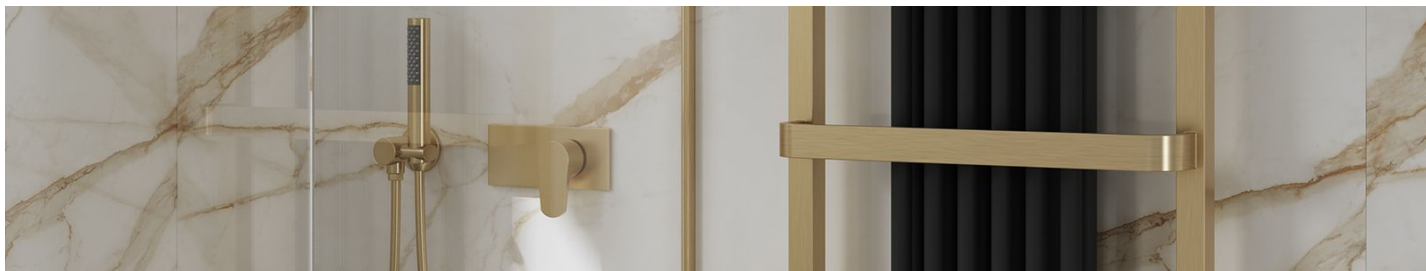

REGINA

Mild Steel Towel Rail

REINA
DESIGNER RADIATOR

brushed brass

REINA
DESIGNER RADIATOR

REGINA

Mild Steel Towel Rail

REINA

DESIGNER RADIATOR

5 Years Guarantee

Material: Mild Steel

The Regina Ladder Towel Radiator offers a modern touch with its square-edged design and integral towel bars for added convenience. Built with durable steel, it ensures superb heat output while adding a sleek, contemporary look to any bathroom. Available in a stylish black and brushed brass finish, it's both practical and elegant. Backed by a 5-year guarantee, the Regina is a reliable and stunning heating solution for your space.

REGINA

Mild Steel Towel Rail

REINA
DESIGNER RADIATOR

Available Sizes

800 x 550

1200 x 550

Available Colours

brushed brass