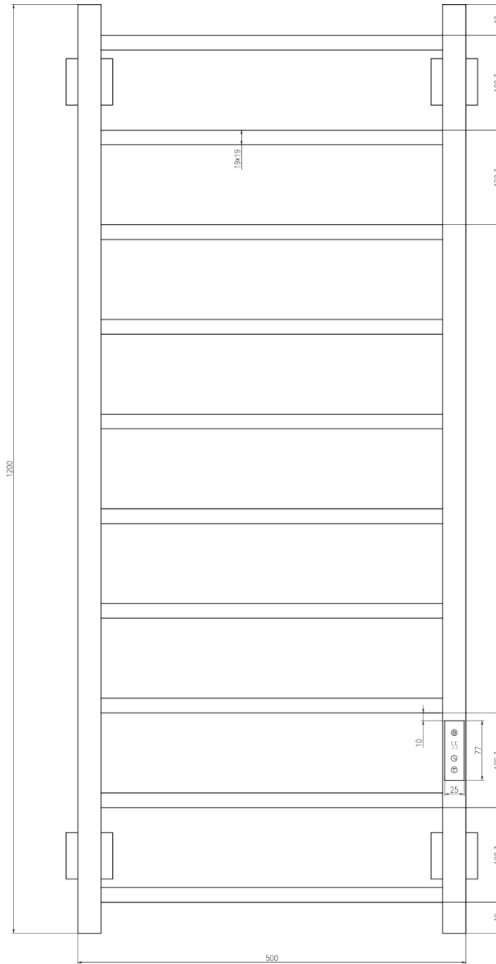

## Available Sizes

800 x 500

1200 x 500

## Dimensions & Technical Data

Height (mm)	Width (mm)	Wall Distance (mm)	Dry Weight	No. Bars	Fuel Type
800	500	118	-	6	E
1200	500	118	-	10	E

C: Central Heating / E: Electric / D: Dual Fuel

# VELINO

Stainless Steel Towel Rail

**REINA**  
DESIGNER RADIATOR

800mm HEIGHT x 500mm WIDTH

# VELINO

Stainless Steel Towel Rail

**REINA**  
DESIGNER RADIATOR

1200mm HEIGHT x 500mm WIDTH