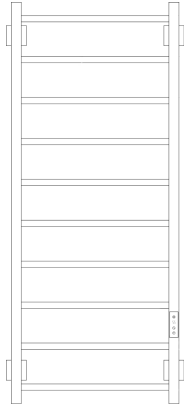

# VELINO

Stainless Steel Towel Rail

**REINA**  
DESIGNER RADIATOR

2 Years Guarantee

Material: Stainless Steel

The Velino Electric Towel Radiator is a stylish and sophisticated choice for any bathroom. Featuring a sleek square tubed design and crafted from durable stainless steel, the Velino offers superb heat output. With a width of 500mm and a choice of 800mm or 1200mm in height, it's the perfect combination of practicality and elegance, fitting seamlessly into a variety of bathroom spaces.

## Available Sizes

800 x 500

1200 x 500