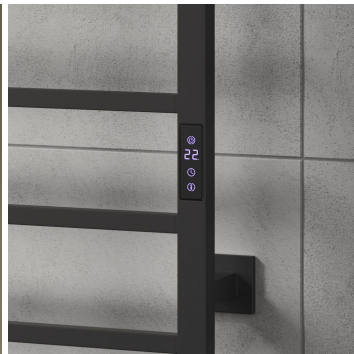

# VELINO

Stainless Steel Towel Rail

**REINA**  
DESIGNER RADIATOR

2 Years Guarantee

Material: Stainless Steel

The Velino Electric Towel Radiator is a stylish and sophisticated choice for any bathroom. Featuring a sleek square tubed design and crafted from durable stainless steel, the Velino offers superb heat output. With a width of 500mm and a choice of 800mm or 1200mm in height, it's the perfect combination of practicality and elegance, fitting seamlessly into a variety of bathroom spaces.