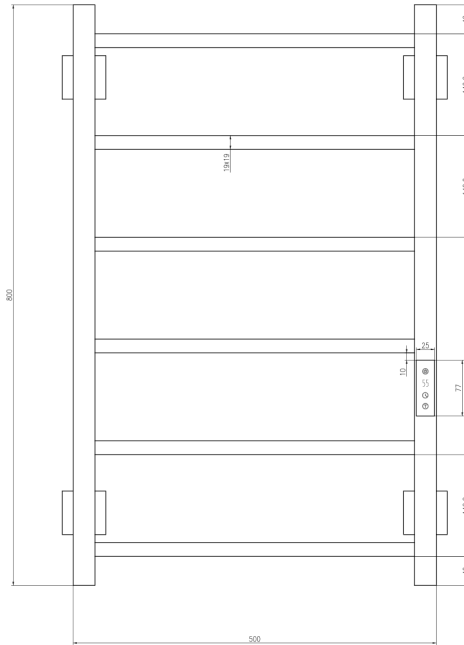

## Available Sizes

800 x 500

1200 x 500

## Dimensions & Technical Data

Height (mm)	Width (mm)	Wall Distance (mm)	Dry Weight	No. Bars	Fuel Type
800	500	118	-	6	E
1200	500	118	-	10	E

C: Central Heating / E: Electric / D: Dual Fuel

# VELINO

Stainless Steel Towel Rail

**REINA**  
DESIGNER RADIATOR

800mm HEIGHT x 500mm WIDTH

# VELINO

Stainless Steel Towel Rail

**REINA**  
DESIGNER RADIATOR

1200mm HEIGHT x 500mm WIDTH