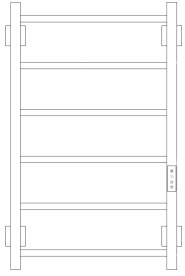

# VELINO

Stainless Steel Towel Rail

**REINA**  
DESIGNER RADIATOR

2 Years Guarantee

Material: Stainless Steel

The Velino Electric Towel Radiator is a stylish and sophisticated choice for any bathroom. Featuring a sleek square tubed design and crafted from durable stainless steel, the Velino offers superb heat output. With a width of 500mm and a choice of 800mm or 1200mm in height, it's the perfect combination of practicality and elegance, fitting seamlessly into a variety of bathroom spaces.

## Available Sizes

800 x 500

1200 x 500