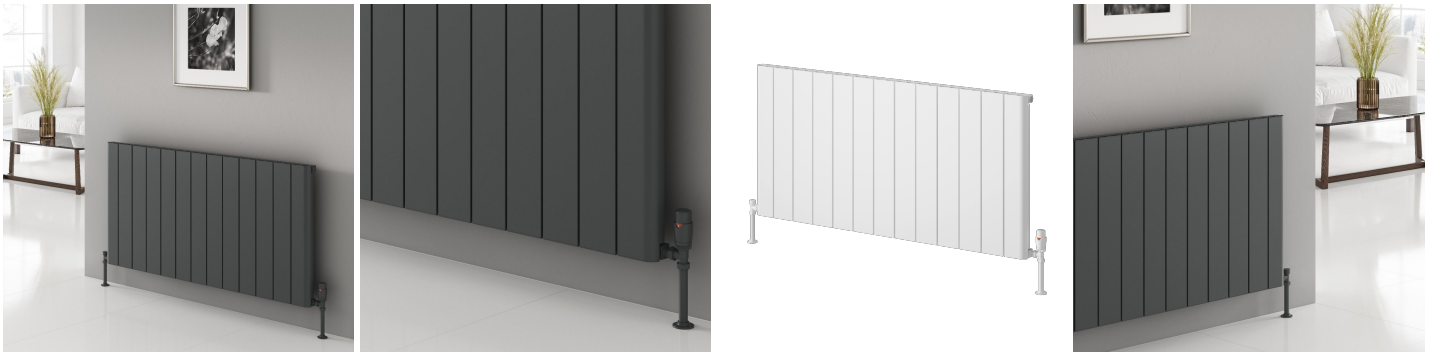

RESIA HORIZONTAL

Aluminium Radiator

REINA
DESIGNER RADIATOR

white

anthracite

REINA
DESIGNER RADIATOR

RESIA HORIZONTAL

Aluminium Radiator

REINA
DESIGNER RADIATOR

5 Years Guarantee

Material: Aluminium

The Resia Horizontal Aluminium Radiator is a key piece for any interior, blending practicality with sleek design. Made from high-quality aluminium, it delivers excellent heat output, while its size ensures optimal warmth, with a height of 600mm and widths ranging from 470mm to 1420mm. The crisp finish adds a fresh, clean look, seamlessly fitting into a wide range of interior styles and enhancing the overall ambiance of any space.

RESIA HORIZONTAL

Aluminium Radiator

REINA
DESIGNER RADIATOR

Available Sizes

600 x 470

600 x 660

600 x 850

600 x 1040

600 x 1230

600 x 1420

Available Colours

white

anthracite

RESIA HORIZONTAL

Aluminium Radiator

REINA
DESIGNER RADIATOR