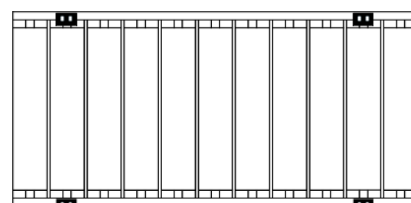

RESIA HORIZONTAL

Aluminium Radiator

REINA
DESIGNER RADIATOR

Available Sizes

600 x 470

600 x 660

600 x 850

600 x 1040

600 x 1230

600 x 1420

Available Colours

white

anthracite

RESIA HORIZONTAL

Aluminium Radiator

REINA
DESIGNER RADIATOR