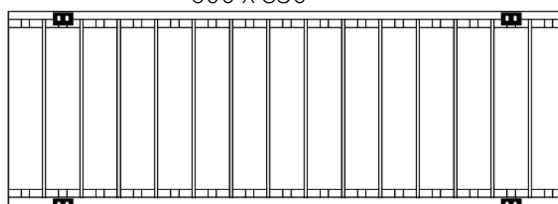

RESIA HORIZONTAL

Aluminium Radiator

REINA
DESIGNER RADIATOR

Available Sizes

600 x 470

600 x 660

600 x 850

600 x 1040

600 x 1230

600 x 1420

Available Colours

white

anthracite

RESIA HORIZONTAL

Aluminium Radiator

REINA
DESIGNER RADIATOR

Dimensions & Technical Data

Height (mm)	Width (mm)	Pipe Centres (mm)	Wall to Pipe Centres (mm)	Wall Distance (mm)	Dry Weight	No. Bars	Fuel Type
600	470	470	50	90	-	5	C/E/D
600	660	660	50	90	-	7	C/E/D
600	850	850	50	90	-	9	C/E/D
600	1040	1040	50	90	-	11	C/E/D
600	1230	1230	50	90	-	13	C/E/D
600	1420	1420	50	90	-	15	C/E/D