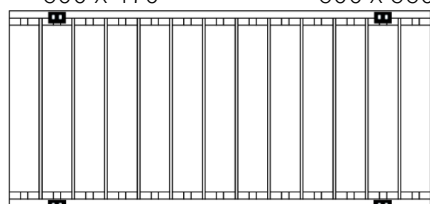

REINA
DESIGNER RADIATOR

5 Years Guarantee

Material: Aluminium

The Resia Horizontal Aluminium Radiator is a key piece for any interior, blending practicality with sleek design. Made from high-quality aluminium, it delivers excellent heat output, while its size ensures optimal warmth, with a height of 600mm and widths ranging from 470mm to 1420mm. The crisp finish adds a fresh, clean look, seamlessly fitting into a wide range of interior styles and enhancing the overall ambiance of any space.

RESIA HORIZONTAL

Aluminium Radiator

REINA
DESIGNER RADIATOR

Available Sizes

600 x 470

600 x 660

600 x 850

600 x 1040

600 x 1230

600 x 1420

Available Colours

white

anthracite

RESIA HORIZONTAL

Aluminium Radiator

REINA
DESIGNER RADIATOR

Dimensions & Technical Data

Height (mm)	Width (mm)	Pipe Centres (mm)	Wall to Pipe Centres (mm)	Wall Distance (mm)	Dry Weight	No. Bars	Fuel Type
600	470	470	50	90	-	5	C/E/D
600	660	660	50	90	-	7	C/E/D
600	850	850	50	90	-	9	C/E/D
600	1040	1040	50	90	-	11	C/E/D
600	1230	1230	50	90	-	13	C/E/D
600	1420	1420	50	90	-	15	C/E/D