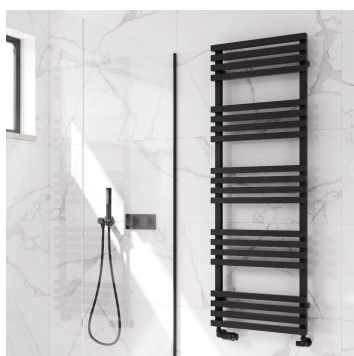

KALE

Mild Steel Towel Rail

REINA
DESIGNER RADIATOR

anthracite

black

white

REINA
DESIGNER RADIATOR

KALE

Mild Steel Towel Rail

REINA
DESIGNER RADIATOR

5 Years Guarantee

Material: Mild Steel

Enhance your space with the Reina Kale Designer Towel Radiator, a perfect blend of style and functionality. Featuring a modern square tubed design and constructed from durable steel, this radiator is available in anthracite, black, or white finishes. With superb heat output and a 5-year guarantee, the Kale not only provides essential warmth but also adds a contemporary touch to any environment, ensuring you start each day with comfort and confidence.

KALE

Mild Steel Towel Rail

REINA
DESIGNER RADIATOR

Available Sizes

816 x 500

1126 x 500

1436 x 500

Available Colours