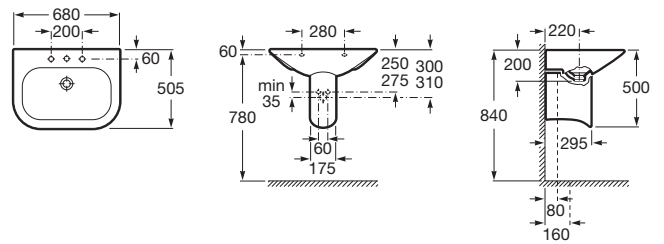

**NEXO**

**Vitreous china semipedestal for basin**

**DIMENSIONS**

Length 170 mm.

Width 290 mm.

Height 340 mm.

**COLOURS AND FINISHES**

00 White

**TECHNICAL DRAWINGS**

**FEATURES**

Fixing kit: Included

Installation system: Fixing springs

COMPATIBLE WITH

Wall-hung vitreous china basin

327641..0

Wall-hung vitreous china basin