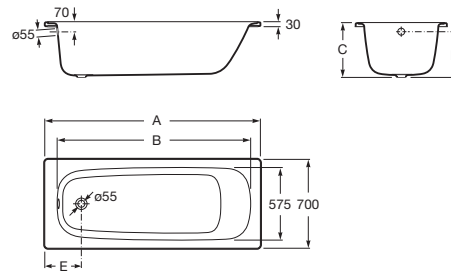

CONTESA

Rectangular steel bath

DIMENSIONS

Length 1700 mm.

Width 700 mm.

Height 400 mm.

COLOURS AND FINISHES

00 White

PRICE (VAT INCLUDED)

£176.56

TECHNICAL DRAWINGS

FEATURES

Capacity (people): 1

Drain: Not included

Earth connection

Installation structure: Naked

Installation type: Drop-in, With front panel

Internal height (mm): 400

Internal length (mm): 1525

Internal width (mm): 575

Material: Steel

Shape: Rectangular

Water capacity to overflow (l): 195

Steel thickness

Steel thickness: 2.4mm

Contesa

This collection is instantly recognisable because of the femininity of its design and the sobriety of its finish. Refined lines where functionality and elegance go hand in hand in a perfect and thought-provoking balance.