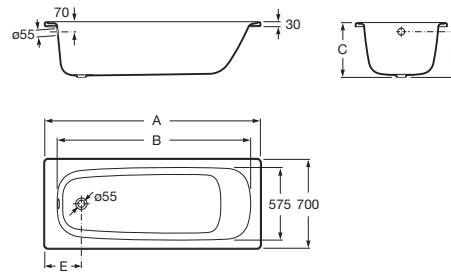

**CONTESA**

**Rectangular steel bath with anti-slip base**

**DIMENSIONS**

Length 1600 mm.

Width 700 mm.

Height 400 mm.

**COLOURS AND FINISHES**

00 White

**PRICE (VAT INCLUDED)**

**£190.00**

**TECHNICAL DRAWINGS**

**FEATURES**

Anti-slip type: Added

Capacity (people): 1

Drain: Not included

Installation type: Drop-in, With front panel

Shape: Rectangular

Taphole configuration: 2 tapholes (diameter 36mm)

Water capacity to overflow (l): 180