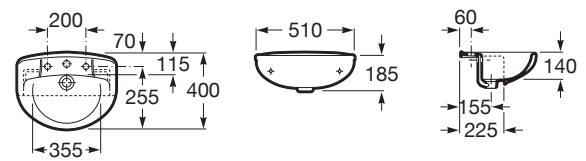

LAURA

Semi-recessed vitreous china basin

DIMENSIONS

Length 510 mm.

Width 400 mm.

Height 185 mm.

COLOURS AND FINISHES

00 White

TECHNICAL DRAWINGS

FEATURES

Bowl position: Central

Fixing kit: Included

Installation type: Semi-recessed

Material: Vitreous china

Recommended for public spaces

Shape: Round

Taphole configuration: 1 prepunched, 1 taphole, 1 prepunched

COMPATIBLE WITH

1 1/4" outlet connector for
basin. 300 Pipe

506403110

1 1/4" waste for basin / bidet
with overflow and automatic
plug

505400000

1 1/4" outlet connector for
basin. 250 Pipe