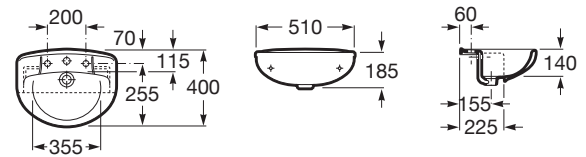

**LAURA**

**Semi-recessed vitreous china basin. Includes chain-stay hole.**

**DIMENSIONS**

Length 510 mm.

Width 400 mm.

Height 185 mm.

**COLOURS AND FINISHES**

00 White

**TECHNICAL DRAWINGS**

**FEATURES**

Fixing kit: Included

Installation type: Semi-recessed

Material: Vitreous china

Shape: Round

Taphole configuration: 2 tapholes