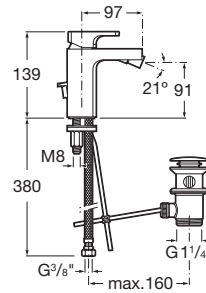

L90

Bidet mixer with pop-up waste

PRICE (VAT INCLUDED)

£361.46

TECHNICAL DRAWINGS

FEATURES

- Application: Bidet
- Faucet type: Single-lever
- Finish: Chrome
- Flexible supply hoses included
- Flow rate (l/min - 3 bar): 8
- Installation type: Deck-mounted
- Pop-up waste
- Type of cartridge: Ceramic Disc
- Waste type: Pop-up waste