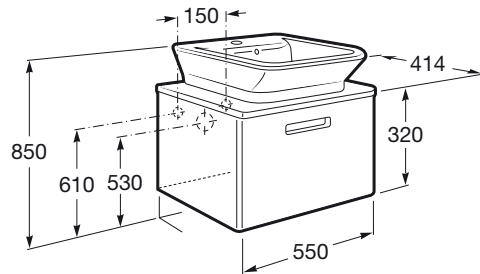

THE GAP ORIGINAL

Base unit

DIMENSIONS

Length 550 mm.

Width 414 mm.

Height 320 mm.

COLOURS AND FINISHES

150 Dark Wood (Mood Teka)

PRICE (VAT INCLUDED)

**£608.71**

TECHNICAL DRAWINGS

FEATURES

Basin position: Central

Basin type: Bowl / On countertop

Closing and opening system: Soft and self close drawers

Doors and drawers combination: 1 drawer

Furniture configuration: Drawers

Installation type: Wall-hung, Wall-hung with legs

Material: MDF, PVC

Space-saving waste included

Tap position: On the basin