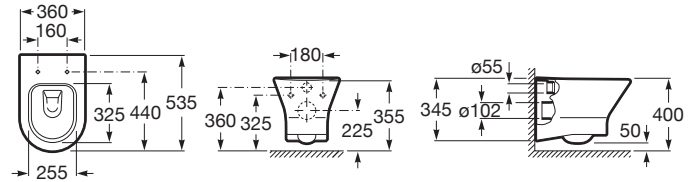

**NEXO**

**Vitreous china wall-hung WC with horizontal outlet**

**DIMENSIONS**

Length 360 mm.

Width 535 mm.

Height 400 mm.

**COLOURS AND FINISHES**

00 White

**PRICE (VAT INCLUDED)**

**£348.00**

**TECHNICAL DRAWINGS**

**FEATURES**

Fixing kit: Included

Flushing system: Washdown

Installation type: Wall-hung

Outlet type: Horizontal

890090020

BASIC WC COMPACT - Concealed structure with compact cistern (8 cm) and dual flush (4/2 - 4.5/3 - 6/3 L). 90 ø / 110 ø elbow

890080120

DUPLO-N WC - Short projection concealed cistern (8 cm) with structure for WC