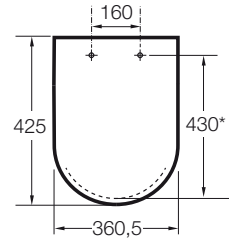

SENSO

Soft-closing lacquered seat and cover for toilet

TECHNICAL DRAWINGS

**FEATURES**

Shape: Square

Suitable for: WC

Soft close system

COMPATIBLE WITH