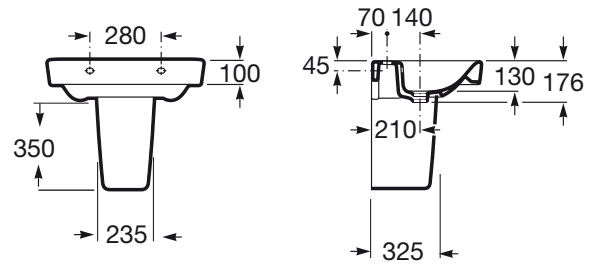

SENSO SQUARE

Vitreous china semipedestal for basin

TECHNICAL DRAWINGS

FEATURES

Fixing kit: Included

Installation system: Fixing springs