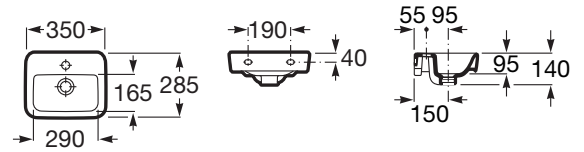

SENSO SQUARE

Compact wall-hung or vanity vitreous china basin

DIMENSIONS

Length 350 mm.

Width 285 mm.

Height 140 mm.

COLOURS AND FINISHES

00 White

TECHNICAL DRAWINGS

FEATURES

Bowl position: Central

Fixing kit: Included

Installation type: Vanity, Wall-hung

Material: Vitreous china

Shape: Square

Taphole configuration: 1 taphole in the middle