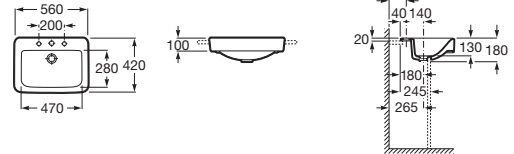

SENSO SQUARE

Semi-recessed vitreous china basin

TECHNICAL DRAWINGS

FEATURES

Bowl position: Central

Installation type: Semi-recessed

Material: Vitreous china

Shape: Square

Taphole configuration: 1 prepunched, 1 taphole, 1 prepunched

Trap: Not included

Waste: Not included

COMPATIBLE WITH

1 1/4" waste for basin / bidet
with overflow and automatic
plug

505400000

1 1/4" outlet connector for
basin. 250 Pipe

506401614

1 1/4" outlet connector for
basin. 300 Pipe

506403110

1 1/4" outlet connector. 300
tube

506403810

Senso Square

This collection is full of minute details that make it superior. Its comprehensive design means that it can provide interesting solutions for optimising space in the bathroom and giving it its own unique style.