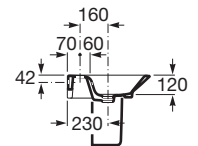

THE GAP ORIGINAL

Wall-hung vitreous china basin

DIMENSIONS

Length 600 mm.

Width 470 mm.

Height 140 mm.

COLOURS AND FINISHES

00 White

TECHNICAL DRAWINGS

FEATURES

Bowl position: Central

Installation type: Bowl / On countertop, Wall-hung

Material: Vitreous china

Shape: Square

Taphole configuration: 1 taphole in the middle

Trap: Not included