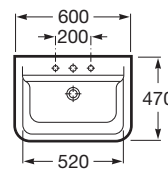

THE GAP ORIGINAL

Wall-hung vitreous china basin

DIMENSIONS

Length 600 mm.

Width 470 mm.

Height 140 mm.

COLOURS AND FINISHES

00 White

TECHNICAL DRAWINGS

FEATURES

Bowl position: Central

Installation type: Bowl / On countertop, Wall-hung

Material: Vitreous china

Shape: Square

Taphole configuration: 1 taphole in the middle

Trap: Not included