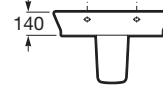

THE GAP ORIGINAL

Wall-hung vitreous china basin

DIMENSIONS

Length 600 mm.

Width 470 mm.

Height 140 mm.

COLOURS AND FINISHES

00 White

TECHNICAL DRAWINGS

FEATURES

Bowl position: Central

Installation type: Bowl / On countertop, Wall-hung

Material: Vitreous china

Shape: Square

Taphole configuration: 1 taphole in the middle

Trap: Not included