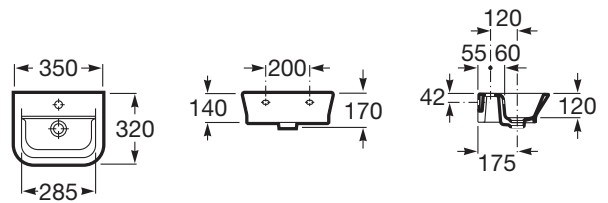

THE GAP ORIGINAL

Compact wall-hung vitreous china basin

DIMENSIONS

Length 350 mm.

Width 320 mm.

Height 170 mm.

COLOURS AND FINISHES

00 White

TECHNICAL DRAWINGS

FEATURES

Bowl position: Central

Installation type: Wall-hung

Material: Vitreous china

Shape: Square

Small(washbasin)

Taphole configuration: 1 taphole in the middle