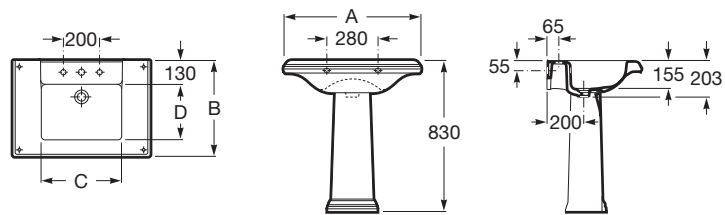

Its elegant and refined style conveys the sense of serenity and peacefulness associated with the classic atmospheres of bygone times. Designed by Marcello Cutino, its proportions are solemn and its details are timeless. A sound and quality collection designed to stay alive through the passage of time.

Designed by
Marcello Cutino

BCF Design interprets forms whilst respecting function and emotive values. A way of understanding design that emphasises the timeless nature of the product above the ephemeral character of fashions. His partnership with Roca won Spain's National Design Award for 2002 for the Vythos bathtub.

Wall-hung or vanity vitreous china basin

Fixing kit: Included
Installation type: Vanity, Wall-hung
Material: Vitreous china
Shape: Square
Taphole configuration: 1 prepunched, 1 taphole, 1 prepunched

Colours and finishes

How to obtain the reference number
Replace the “..” with the desired finish code from the list below

00 White

Dimensions

Length: 750 mm.
Width: 525 mm.
Height: 155 mm.

Optional

337490..0 Vitreous china full pedestal for basin

Technical drawings

A	B	C	D
750	525	445	300
630	510	430	300