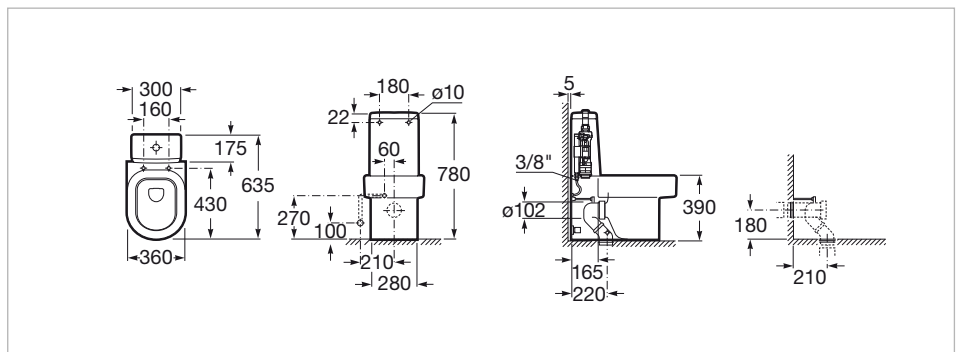

Technical drawings

Designed by
Ramon Benedito

A Barcelona industrial designer with a world-wide reputation – and a worldwide prize-winner. Over the 20 years he has worked with Roca he has employed a design criteria that can be summed up in a single sentence: rigour as a method.